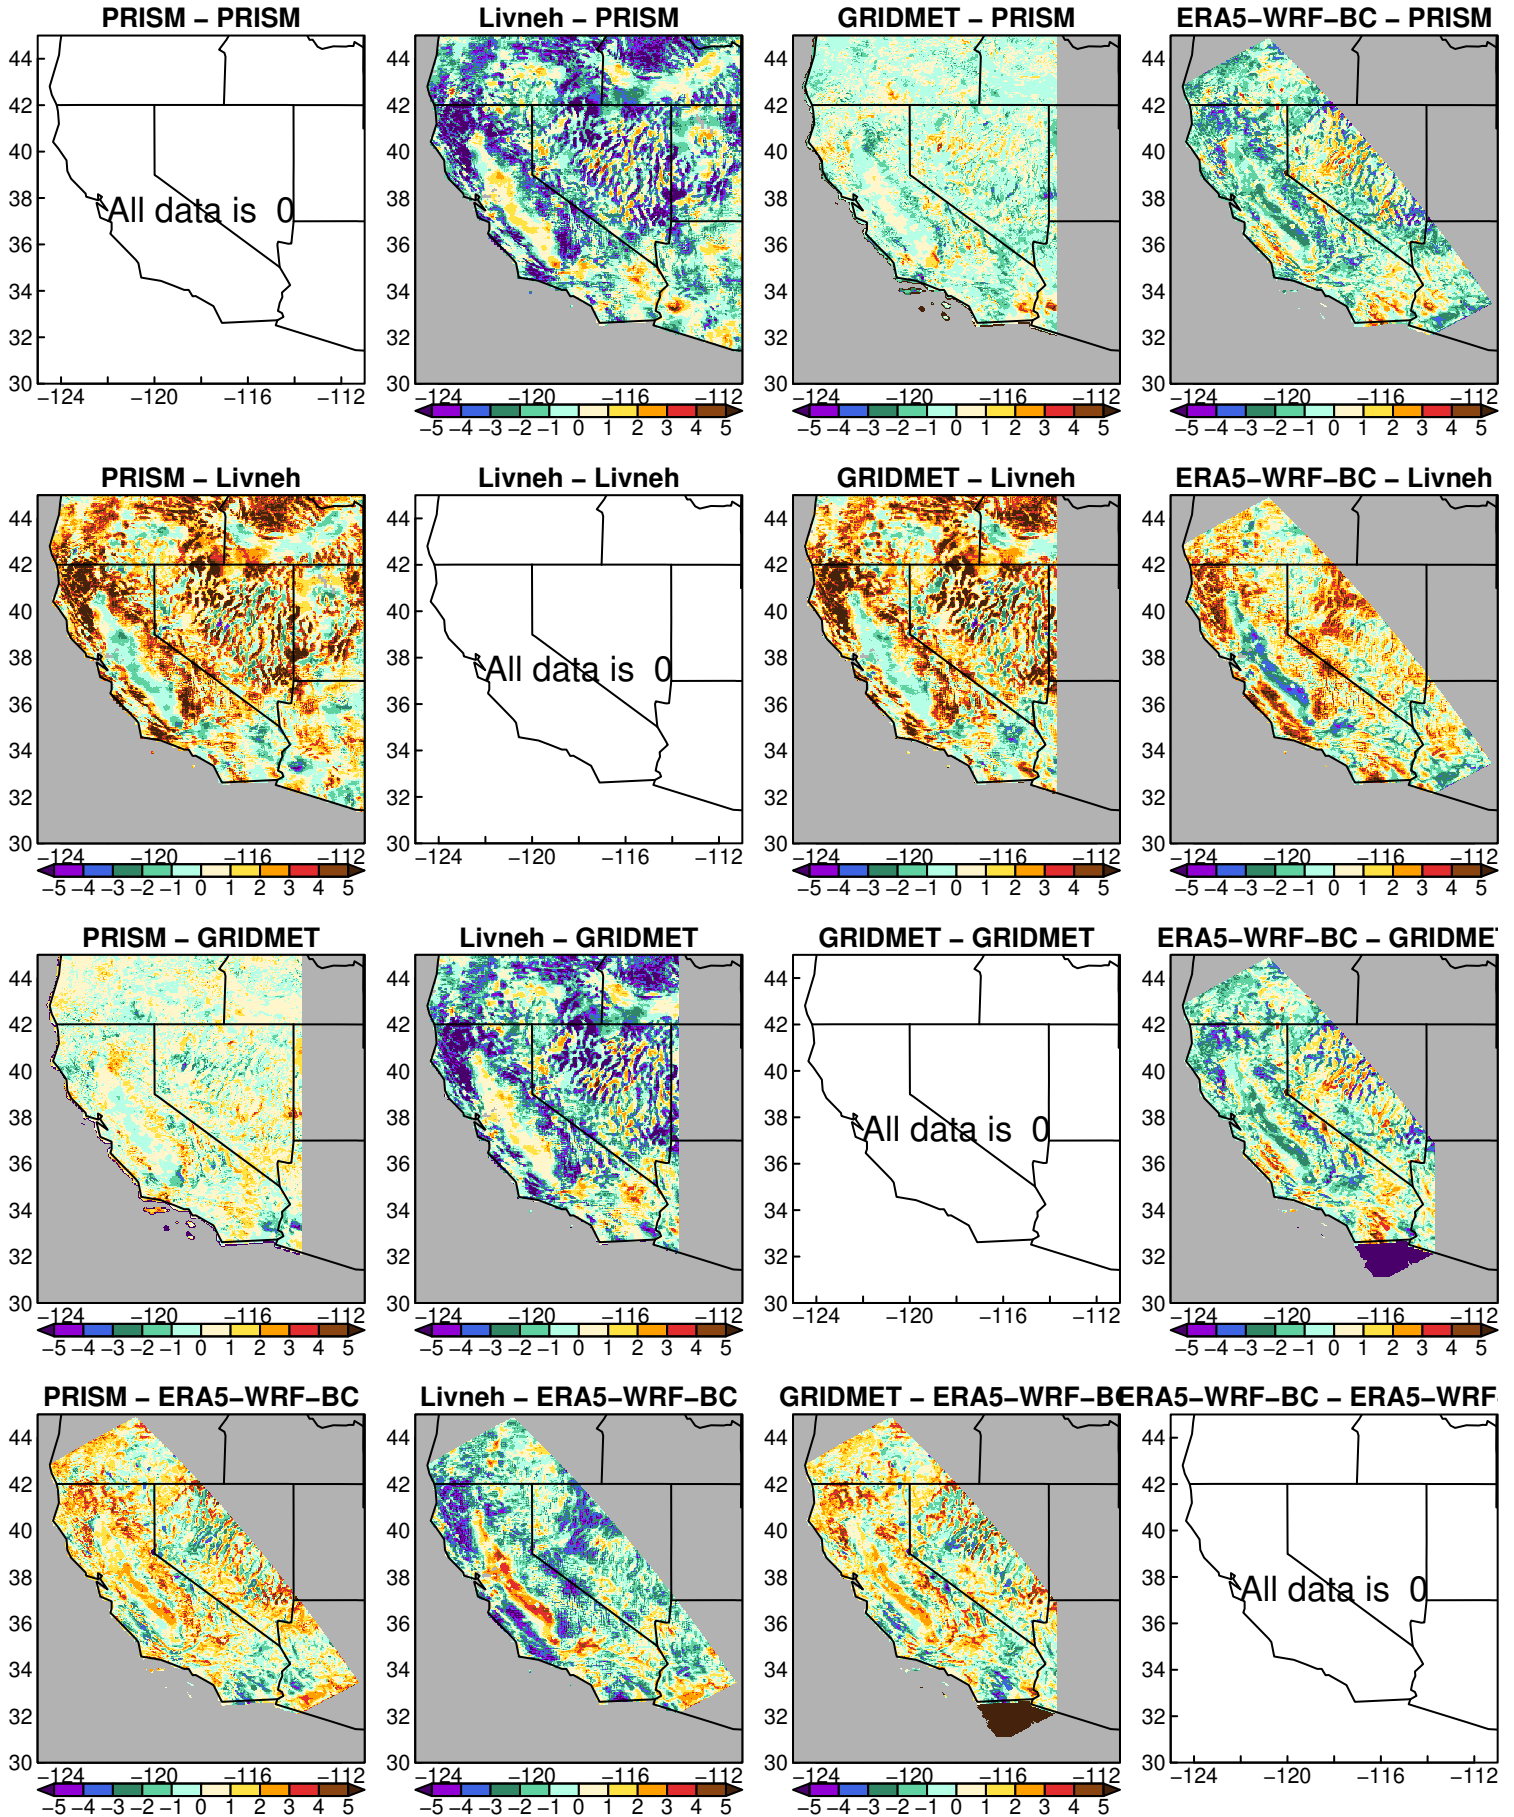

Differences in Tmin Oct climatol (degC)