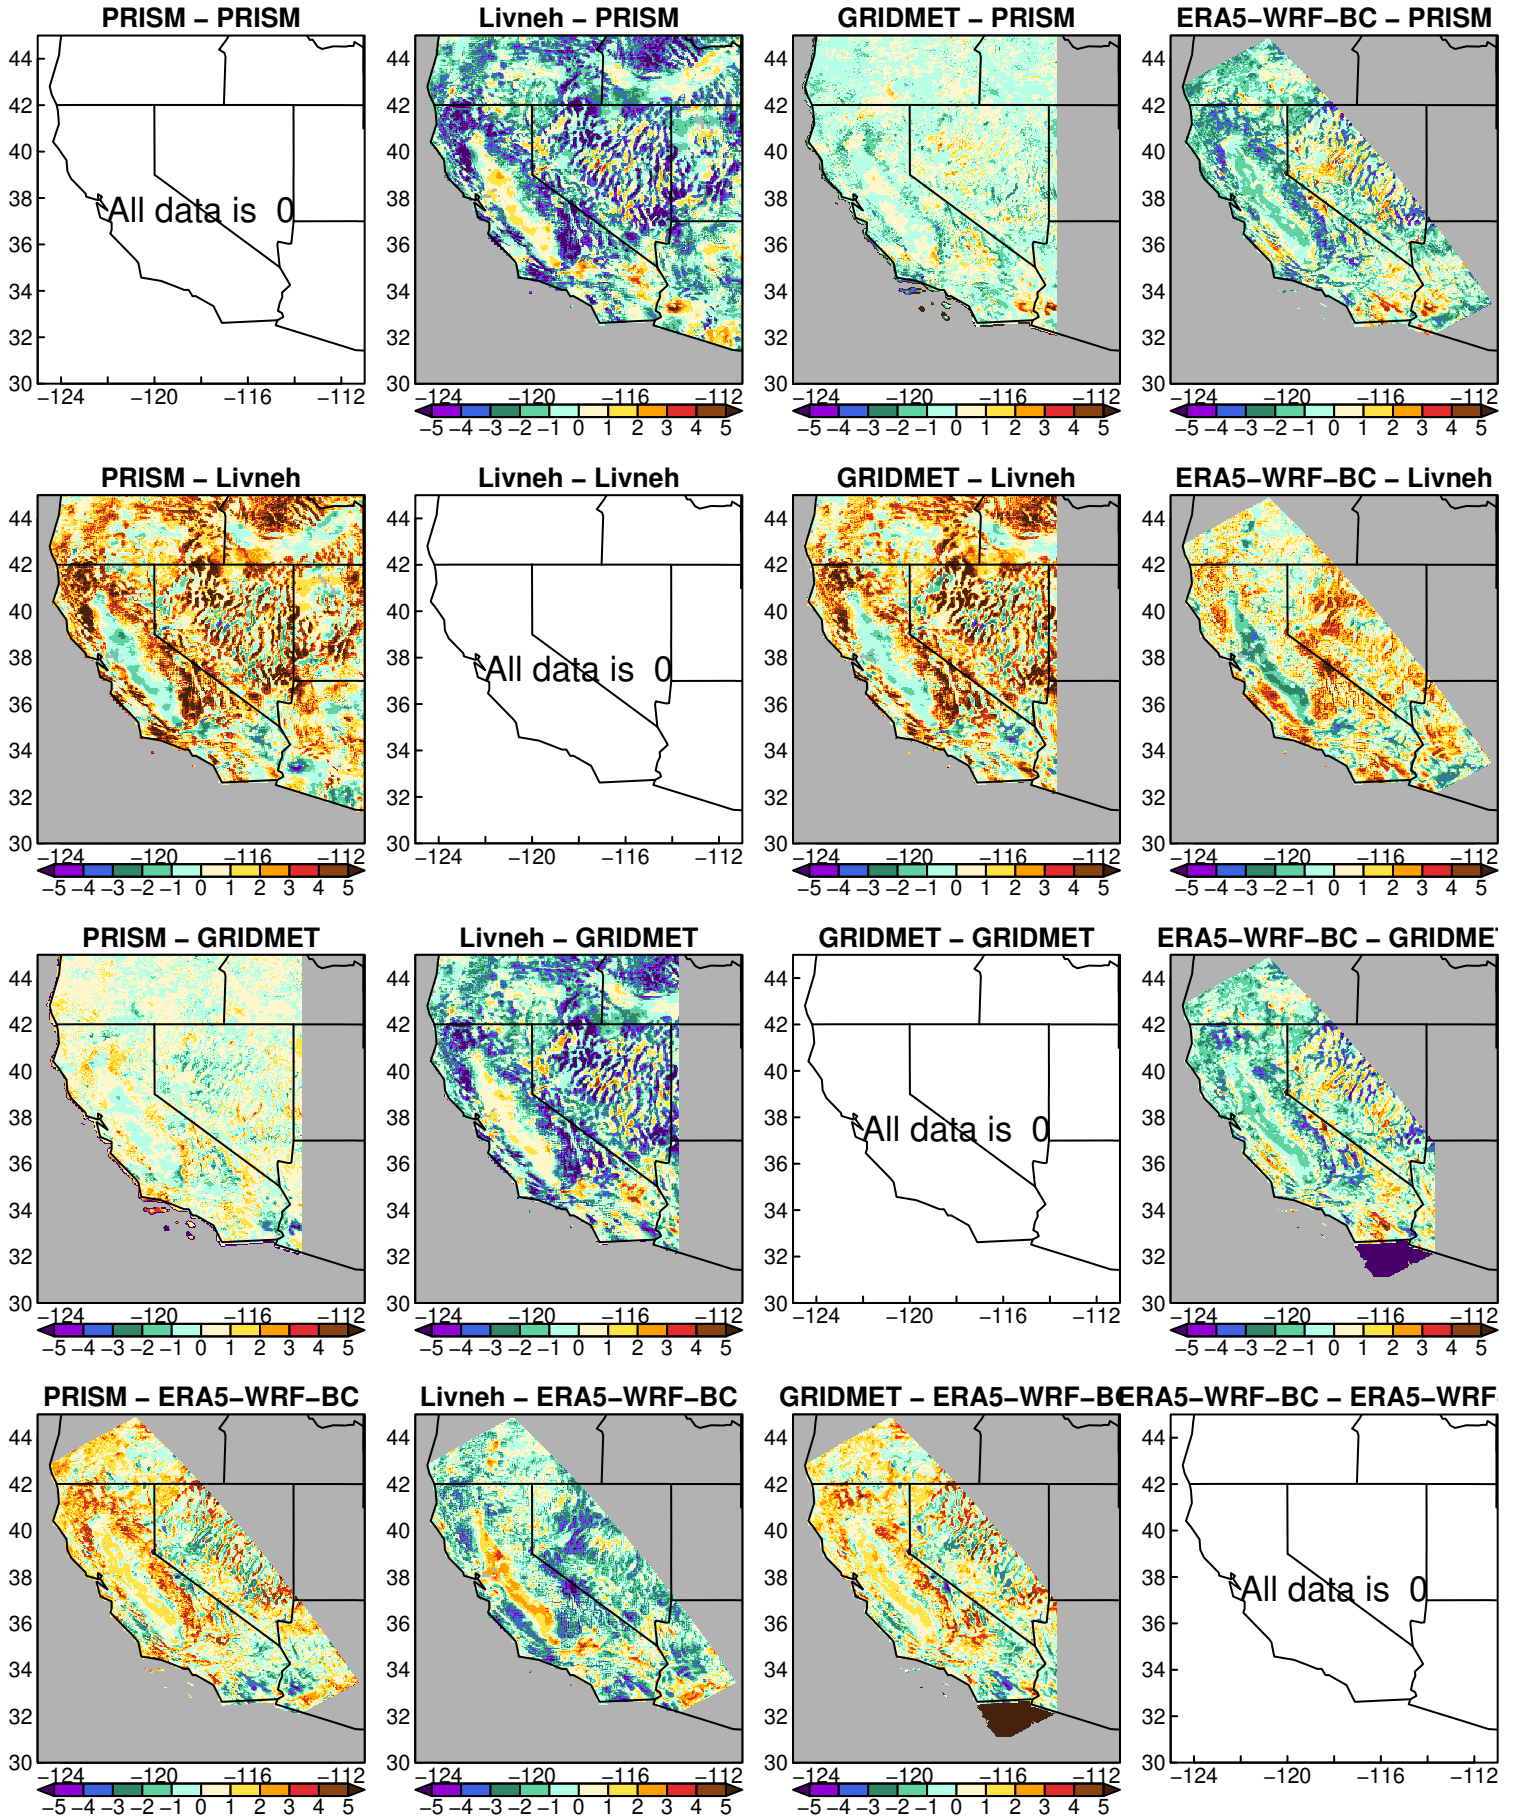

Differences in Tmin Nov climatol (degC)