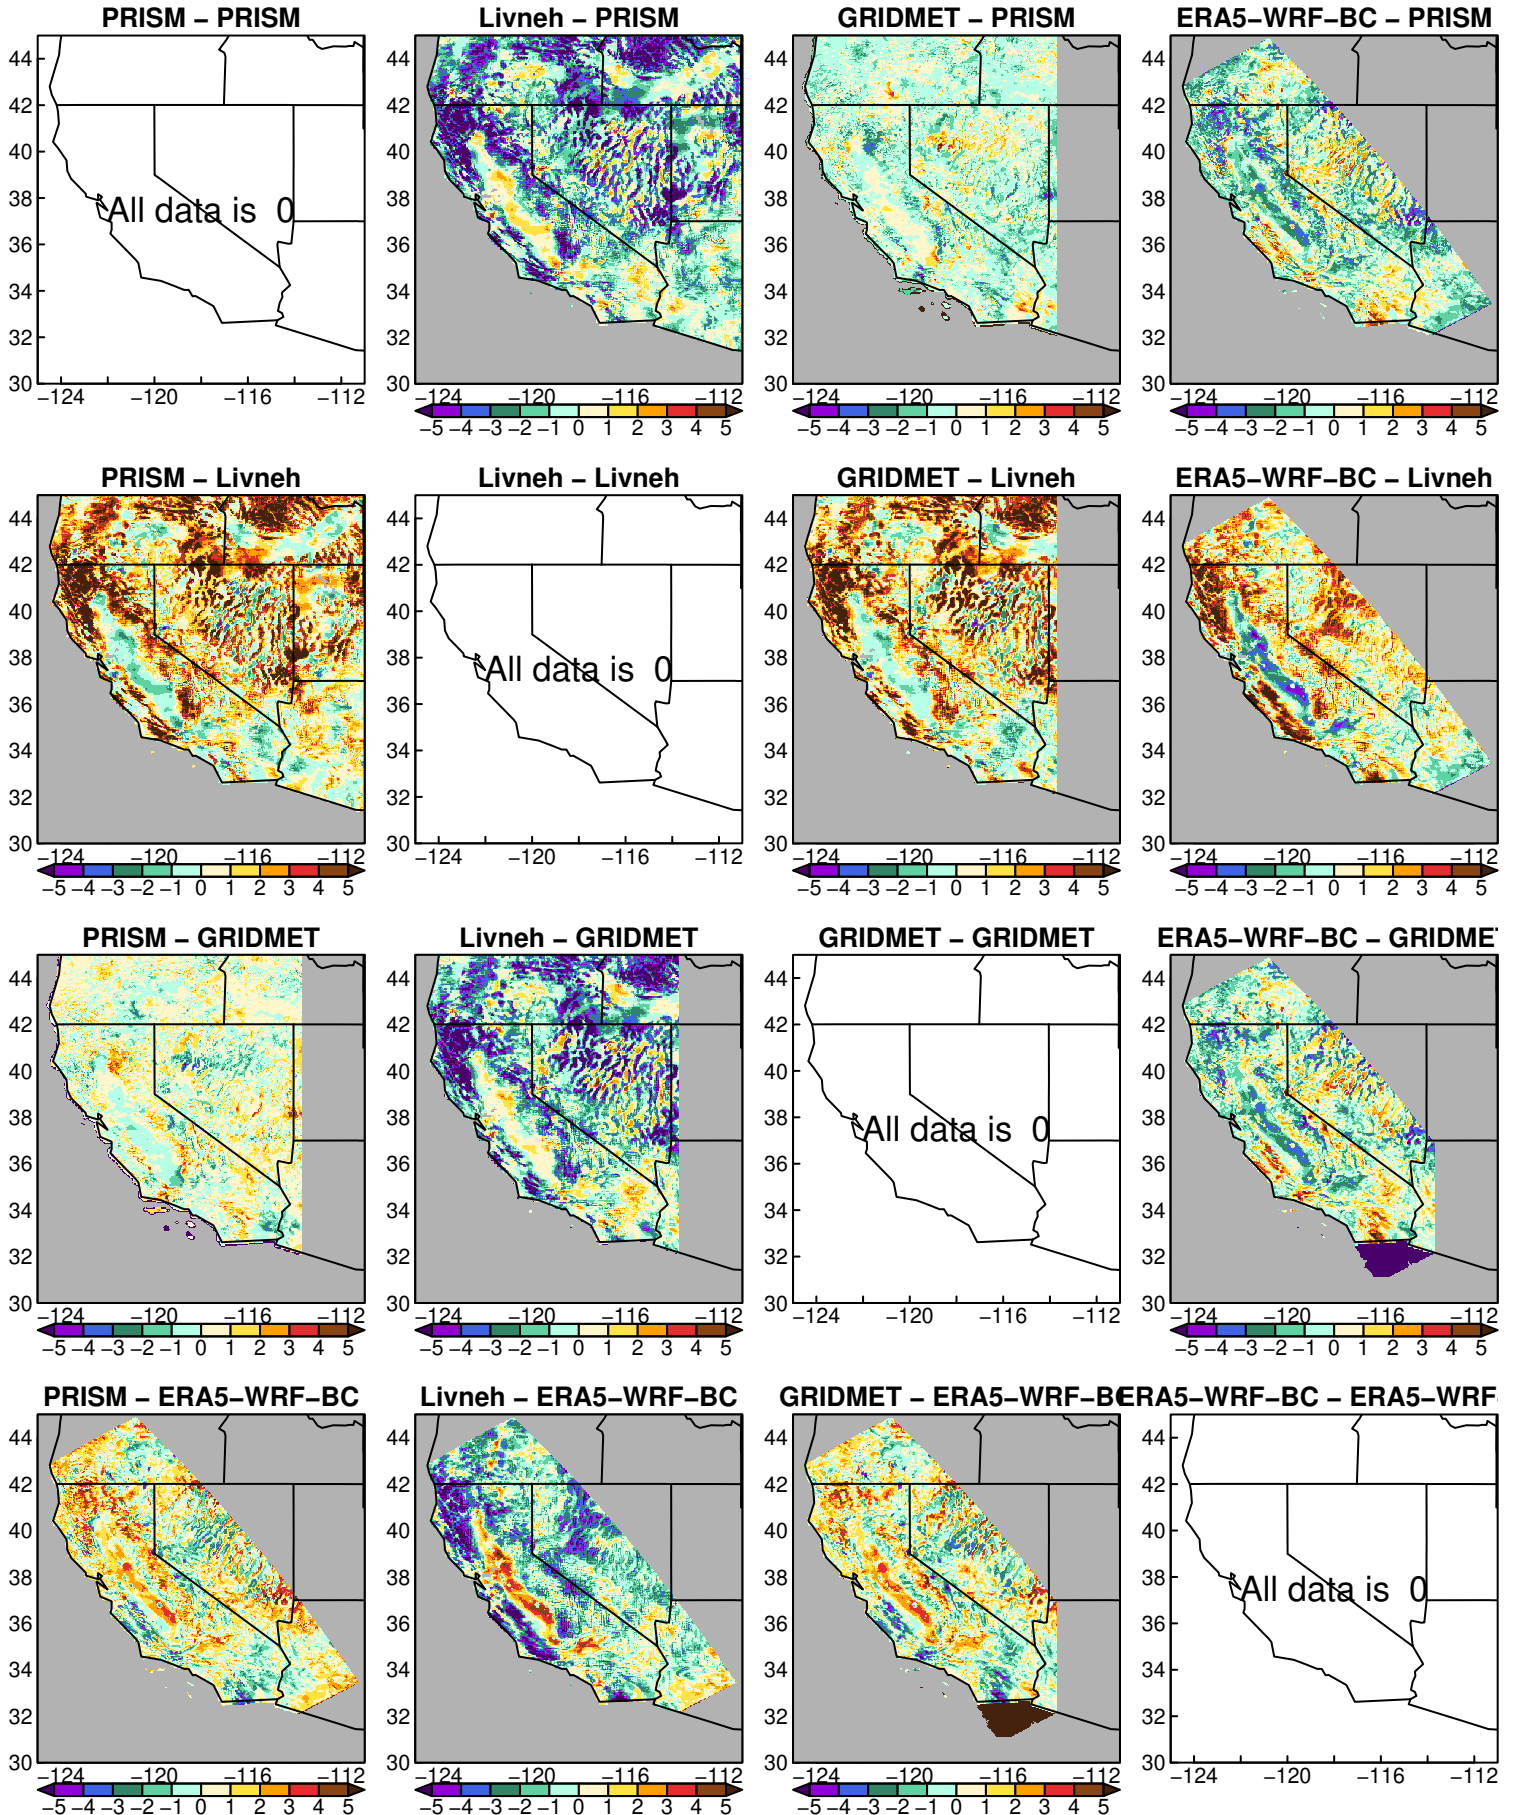

Differences in Tmin Sep climatol (degC)