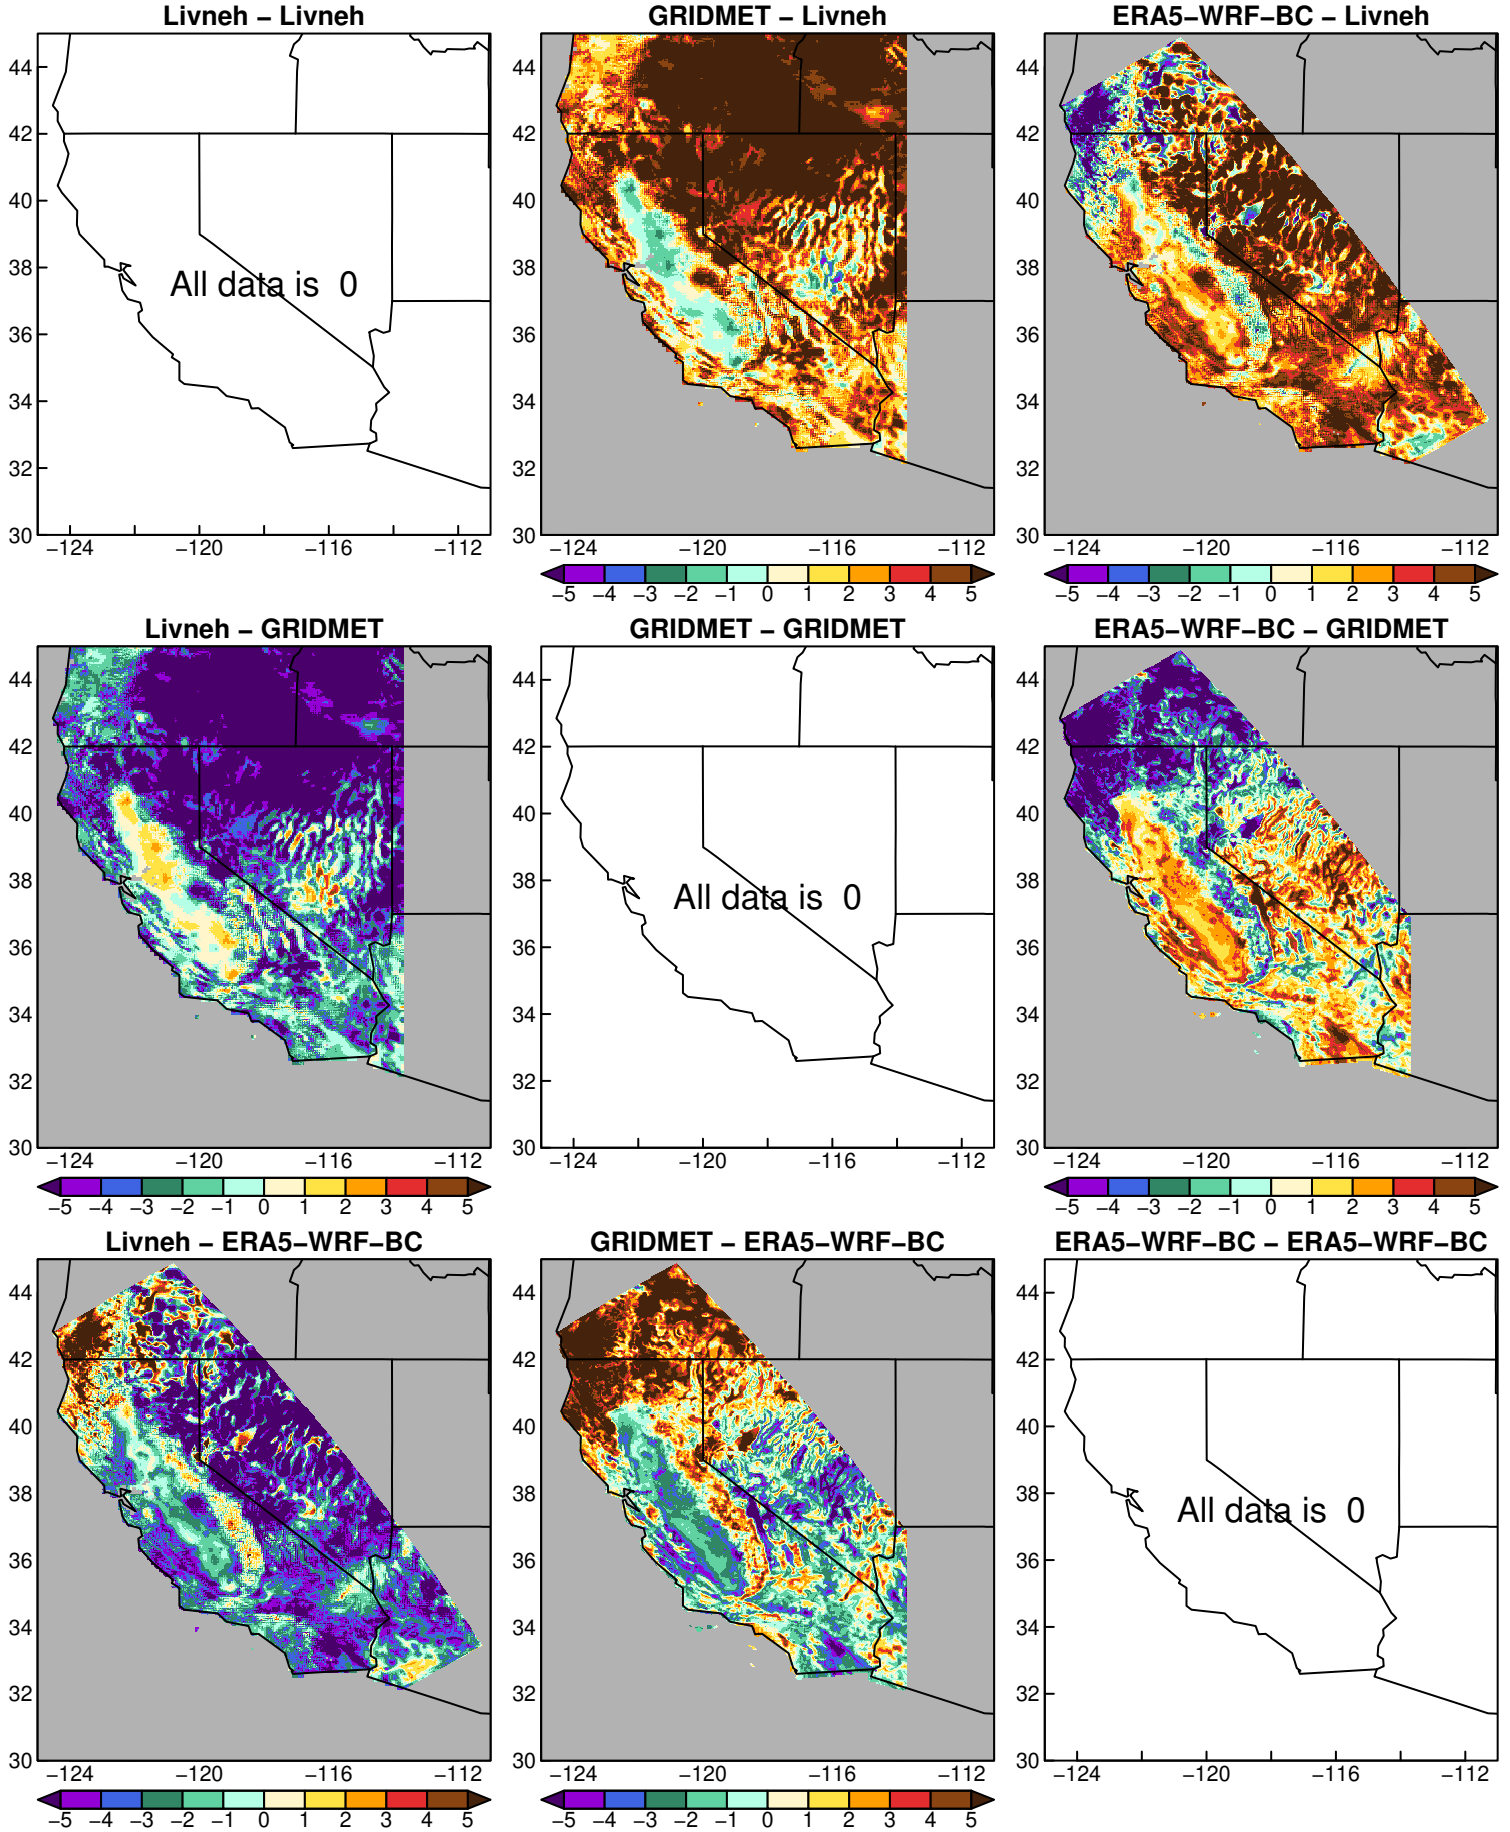

# Differences in Tmin 20-yr return value (deg C)

# Differences in Tmin 50-yr return value (deg C)