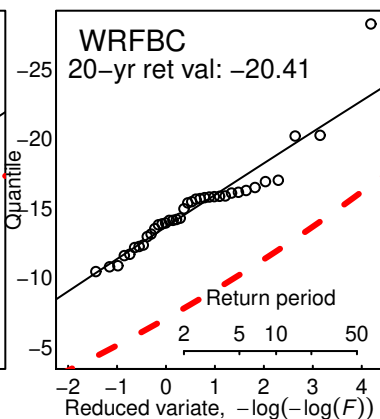

DOWNIEVILLE