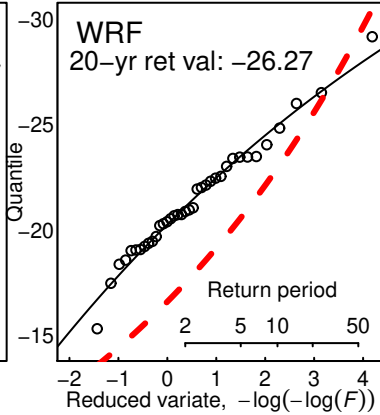

MT CHARLESTON FIRE STN

USC00265400