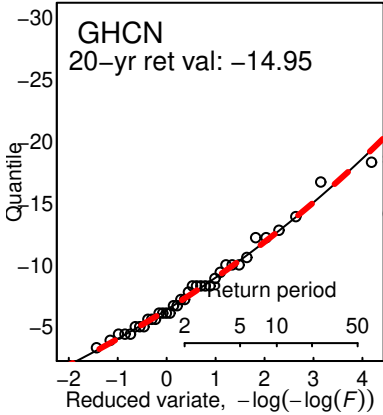

OAKRIDGE FISH HATCHERY