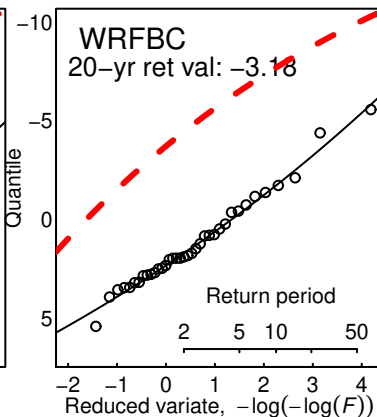

THERMAL FCWOS