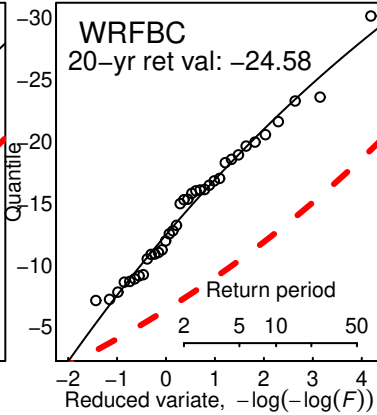

OAKRIDGE FISH HATCHERY