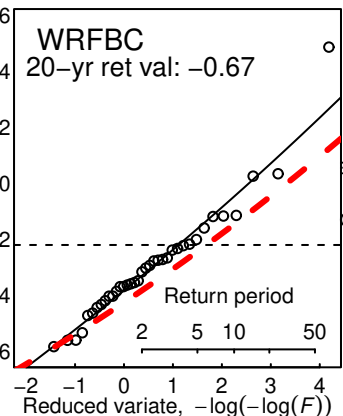

SAN FRANCISCO DWTN