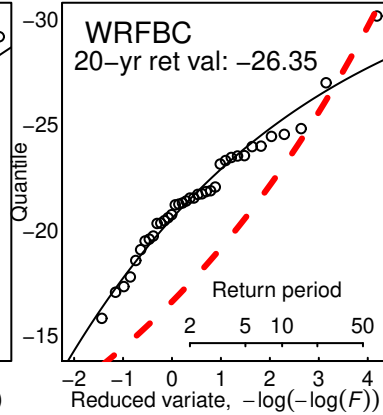

MT CHARLESTON FIRE STN