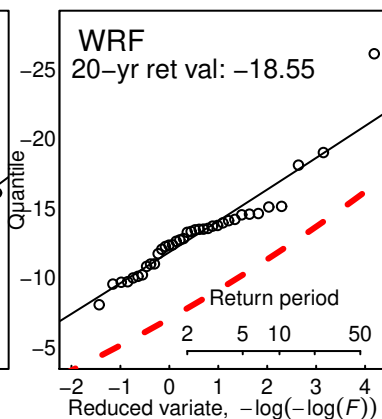

USC00042500