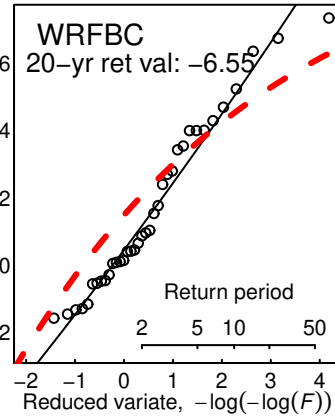

CASTLE HOT SPRINGS