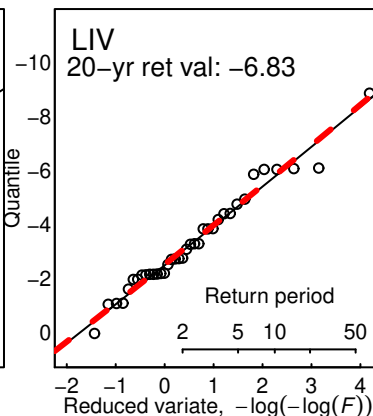

DAVIS 2 WSW EXP FARM