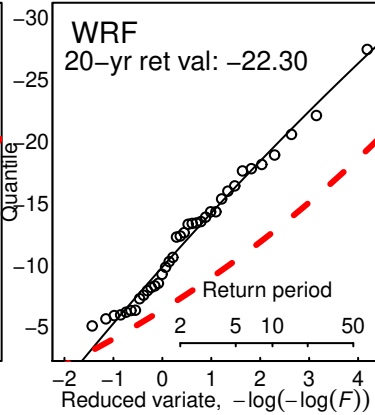

USC00356213