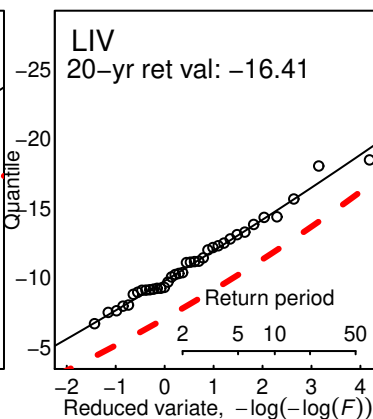

DOWNIEVILLE