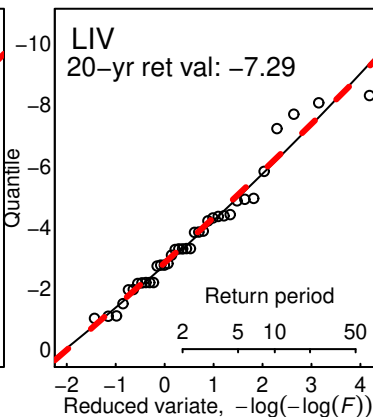

CORCORAN IRRIG DIST