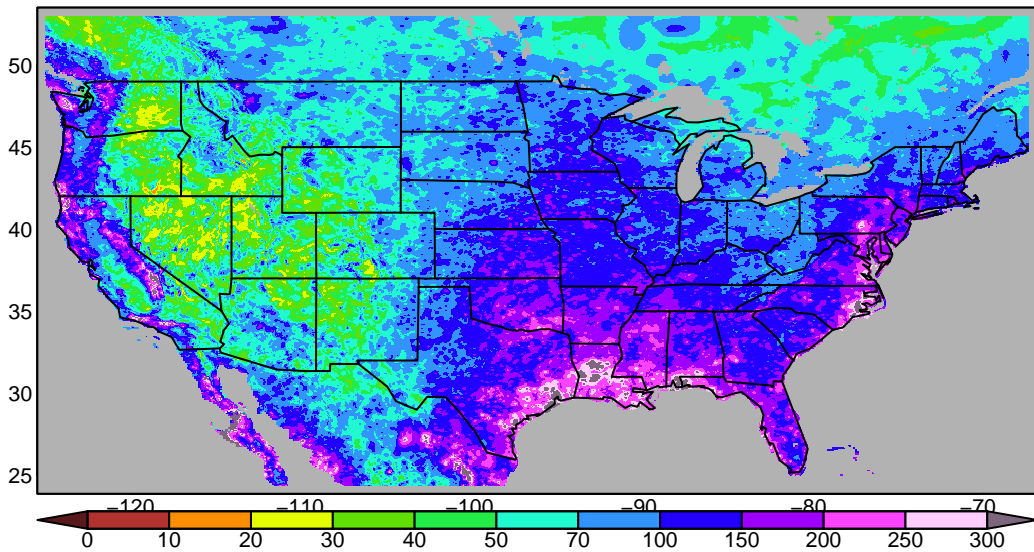

**Livneh historical 1950–2014**

**LOCA CESM2-LENS r6i1p1f1 historical 1950–2014**

**LOCA err w.r.t. Livneh, % historical 1950–2014**

**Livneh historical 1950–2014**

**LOCA CESM2-LENS r7i1p1f1 historical 1950–2014**

**LOCA err w.r.t. Livneh, % historical 1950–2014**

**Livneh historical 1950–2014**

**LOCA CESM2-LENS r8i1p1f1 historical 1950–2014**

**LOCA err w.r.t. Livneh, % historical 1950–2014**

**Livneh historical 1950–2014**

**LOCA CESM2-LENS r9i1p1f1 historical 1950–2014**

**LOCA err w.r.t. Livneh, % historical 1950–2014**

**Livneh historical 1950–2014**

**LOCA CESM2-LENS r10i1p1f1 historical 1950–2014**

**LOCA err w.r.t. Livneh, % historical 1950–2014**