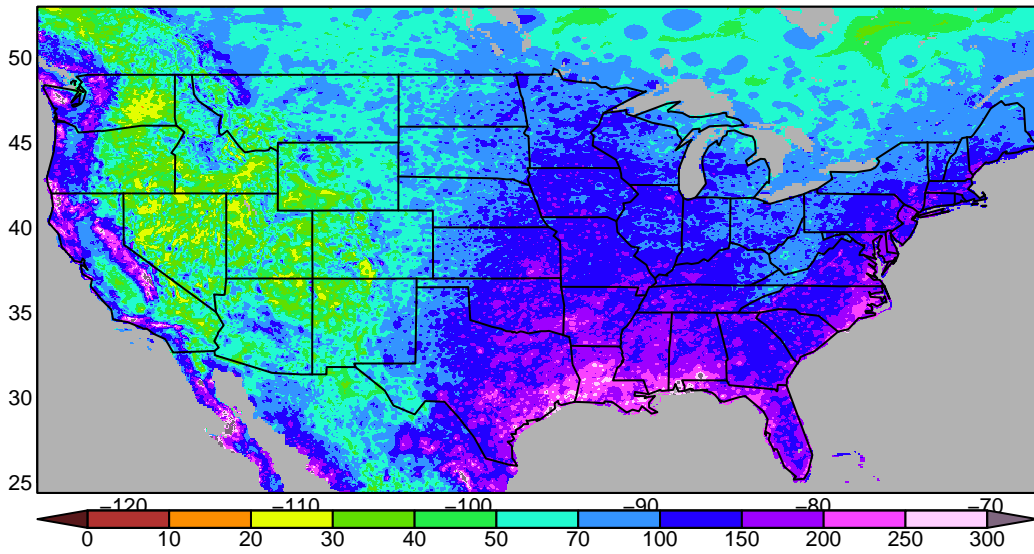

LOCA CanESM5 r2i1p1f1 historical 1950–2014

Livneh historical 1950–2014