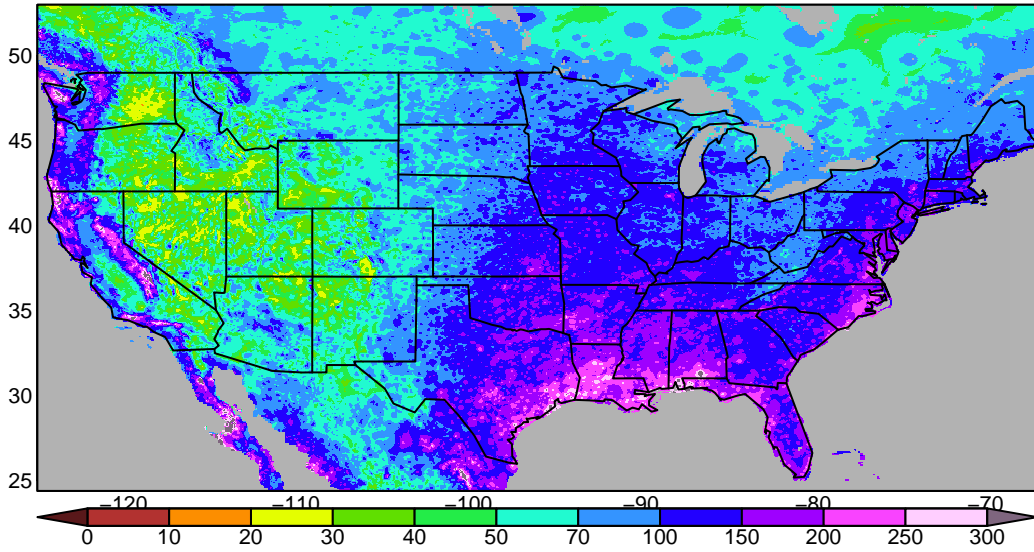

**Livneh historical 1950–2014**

**LOCA ACCESS-CM2 r1i1p1f1 historical 1950–2014**

**LOCA err w.r.t. Livneh, % historical 1950–2014**

**Livneh historical 1950–2014**

**LOCA ACCESS-CM2 r2i1p1f1 historical 1950–2014**

**LOCA err w.r.t. Livneh, % historical 1950–2014**

**Livneh historical 1950–2014**

**LOCA ACCESS–CM2 r3i1p1f1 historical 1950–2014**

**LOCA err w.r.t. Livneh, % historical 1950–2014**

**Livneh historical 1950–2014**