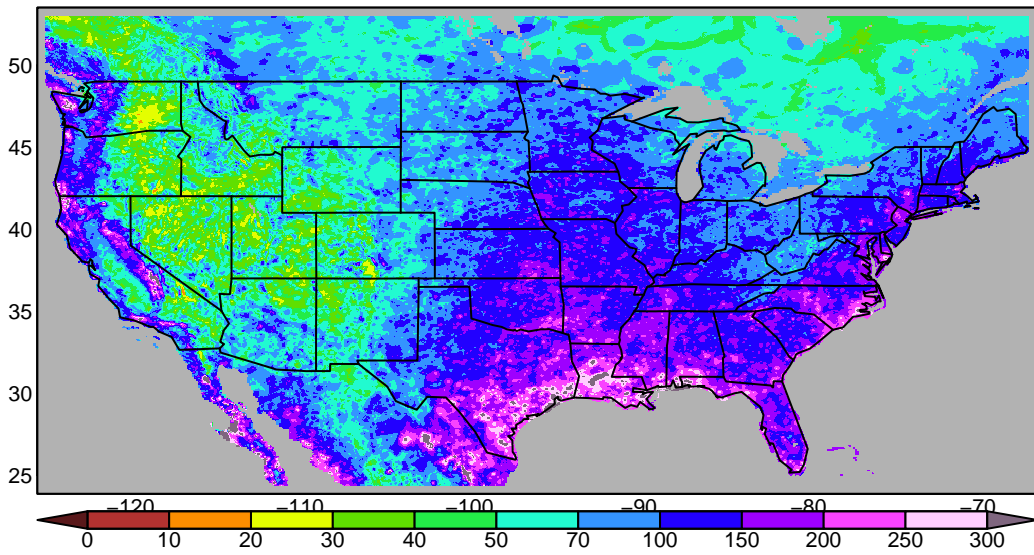

**LOCA CanESM5 r1i1p1f1 historical 1950–2014**

**LOCA err w.r.t. Livneh, % historical 1950–2014**

**Livneh historical 1950–2014**

**LOCA CanESM5 r2i1p1f1 historical 1950–2014**

**LOCA err w.r.t. Livneh, % historical 1950–2014**