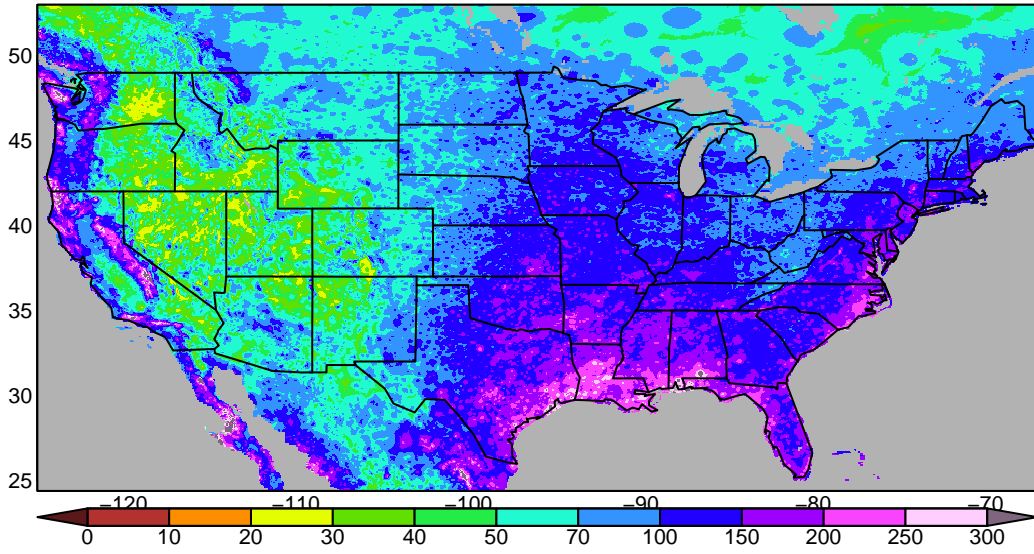

**LOCA CESM2-LENS r9i1p1f1 historical 1950–2014**

**LOCA err w.r.t. Livneh, % historical 1950–2014**

**Livneh historical 1950–2014**

**LOCA CESM2-LENS r10i1p1f1 historical 1950–2014**

**LOCA err w.r.t. Livneh, % historical 1950–2014**

**Livneh historical 1950–2014**

**LOCA CNRM-CM6-1-HR r1i1p1f2 historical 1950–2014**

**LOCA err w.r.t. Livneh, % historical 1950–2014**

**Livneh historical 1950–2014**

**LOCA EC-Earth3-Veg r1i1p1f1 historical 1950–2014**

**LOCA err w.r.t. Livneh, % historical 1950–2014**

**Livneh historical 1950–2014**

**LOCA EC–Earth3–Veg r21p1f1 historical 1950–2014**

**LOCA err w.r.t. Livneh, % historical 1950–2014**

**Livneh historical 1950–2014**