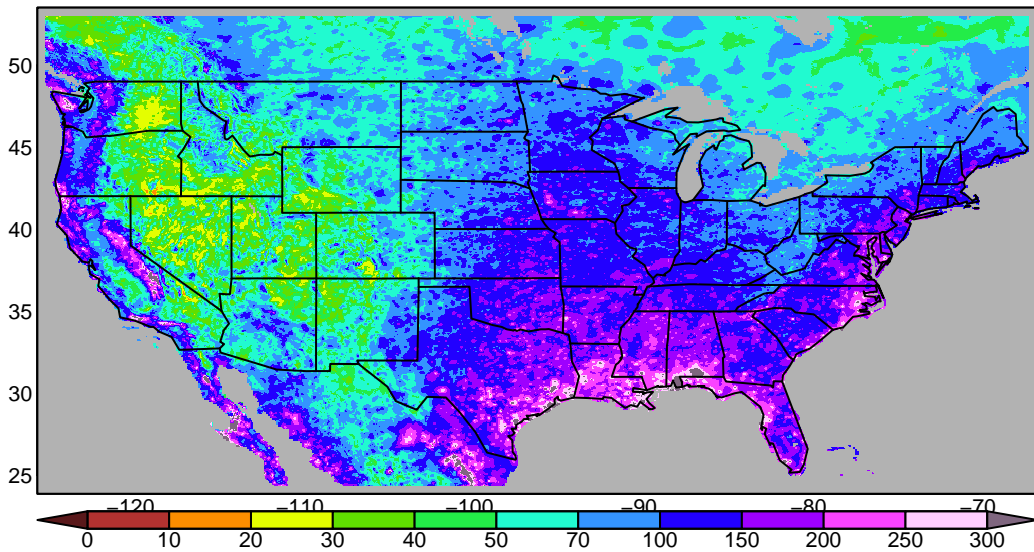

**LOCA err w.r.t. Livneh, % historical 1950–2014**

**Livneh historical 1950–2014**

**LOCA ACCESS–CM2 r3i1p1f1 historical 1950–2014**

**LOCA err w.r.t. Livneh, % historical 1950–2014**

**Livneh historical 1950–2014**