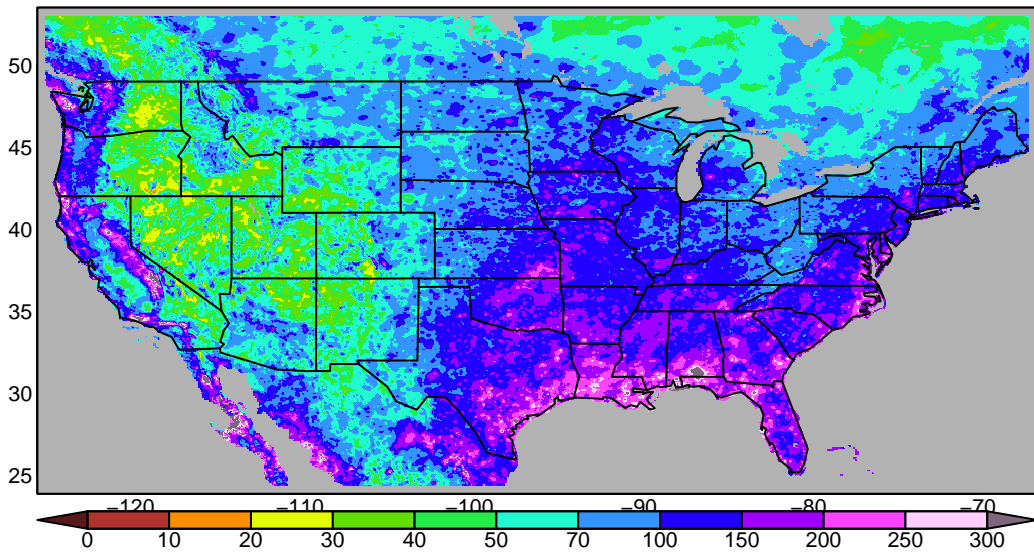

**LOCA err w.r.t. Livneh, % historical 1950–2014**

**Livneh historical 1950–2014**

**LOCA CanESM5 r5i1p1f1 historical 1950–2014**

**LOCA err w.r.t. Livneh, % historical 1950–2014**

**Livneh historical 1950–2014**

**LOCA CanESM5 r6i1p1f1 historical 1950–2014**

**LOCA err w.r.t. Livneh, % historical 1950–2014**

**Livneh historical 1950–2014**

**LOCA CanESM5 r7i1p1f1 historical 1950–2014**

**LOCA err w.r.t. Livneh, % historical 1950–2014**

**Livneh historical 1950–2014**

**LOCA CESM2-LENS r1i1p1f1 historical 1950–2014**

**LOCA err w.r.t. Livneh, % historical 1950–2014**

**Livneh historical 1950–2014**

**LOCA CESM2-LENS r2i1p1f1 historical 1950–2014**