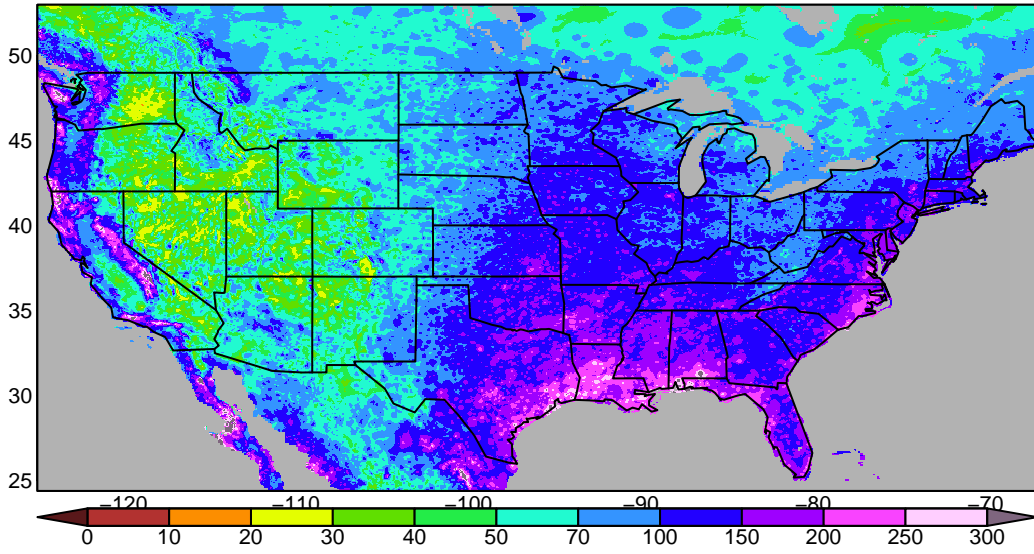

**LOCA err w.r.t. Livneh, % historical 1950–2014**

**Livneh historical 1950–2014**

**LOCA CESM2-LENS r8i1p1f1 historical 1950–2014**

**LOCA err w.r.t. Livneh, % historical 1950–2014**

**Livneh historical 1950–2014**

**LOCA CESM2-LENS r9i1p1f1 historical 1950–2014**

**LOCA err w.r.t. Livneh, % historical 1950–2014**

**Livneh historical 1950–2014**

**LOCA CESM2-LENS r10i1p1f1 historical 1950–2014**

**LOCA err w.r.t. Livneh, % historical 1950–2014**

**Livneh historical 1950–2014**

**LOCA CNRM-CM6-1-HR r1i1p1f2 historical 1950–2014**

**LOCA err w.r.t. Livneh, % historical 1950–2014**

**Livneh historical 1950–2014**

**LOCA EC-Earth3-Veg r1i1p1f1 historical 1950–2014**