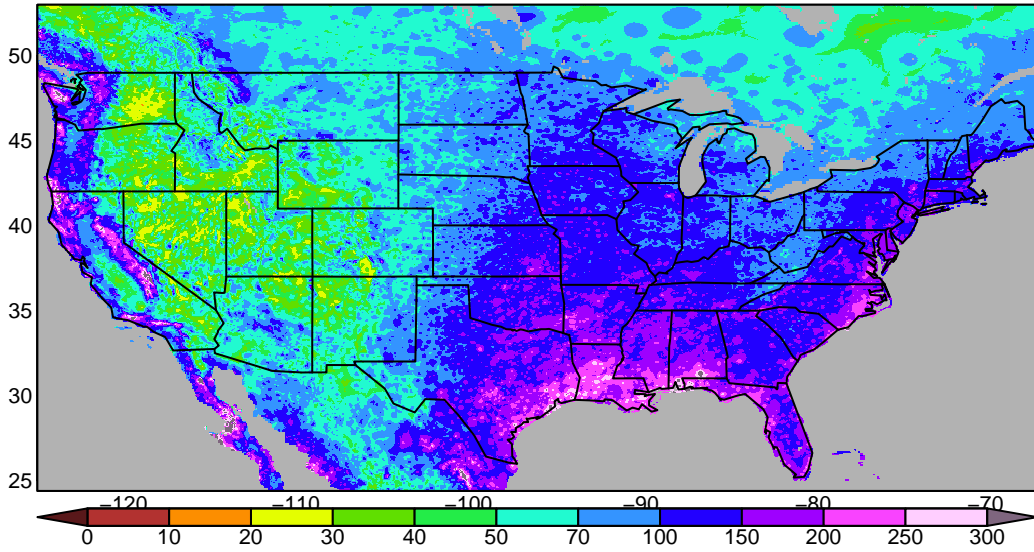

**Livneh historical 1950–2014**

**LOCA CESM2-LENS r1i1p1f1 historical 1950–2014**

**LOCA err w.r.t. Livneh, % historical 1950–2014**

**Livneh historical 1950–2014**

**LOCA CESM2-LENS r2i1p1f1 historical 1950–2014**

**LOCA err w.r.t. Livneh, % historical 1950–2014**

**Livneh historical 1950–2014**

**LOCA CESM2-LENS r3i1p1f1 historical 1950–2014**

**LOCA err w.r.t. Livneh, % historical 1950–2014**

**Livneh historical 1950–2014**