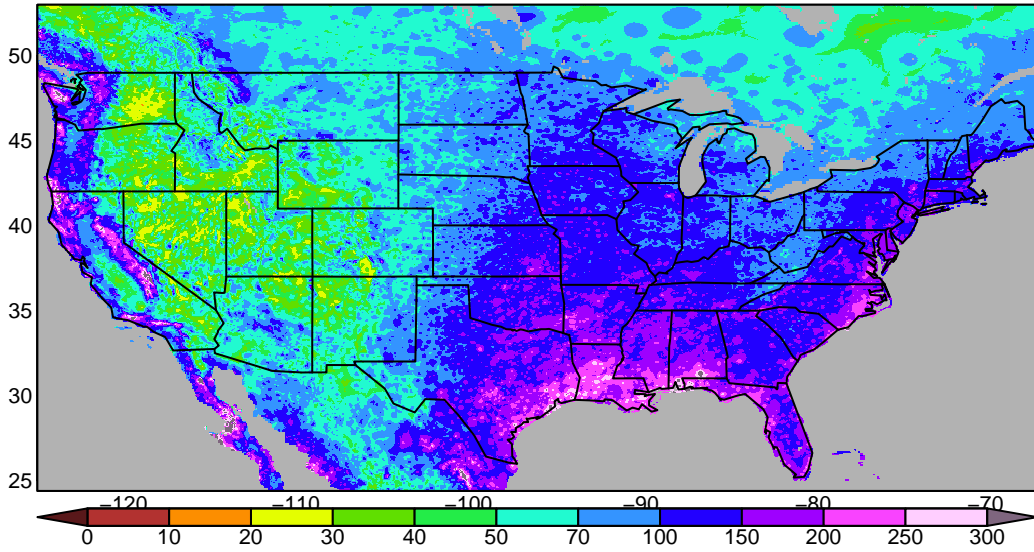

**LOCA err w.r.t. Livneh, % historical 1950–2014**

**Livneh historical 1950–2014**

**LOCA CESM2-LENS r3i1p1f1 historical 1950–2014**

**LOCA err w.r.t. Livneh, % historical 1950–2014**

**Livneh historical 1950–2014**

**LOCA CESM2-LENS r4i1p1f1 historical 1950–2014**

**LOCA err w.r.t. Livneh, % historical 1950–2014**

**Livneh historical 1950–2014**

**LOCA CESM2-LENS r5i1p1f1 historical 1950–2014**

**LOCA err w.r.t. Livneh, % historical 1950–2014**

**Livneh historical 1950–2014**

**LOCA CESM2-LENS r6i1p1f1 historical 1950–2014**

**LOCA err w.r.t. Livneh, % historical 1950–2014**

**Livneh historical 1950–2014**

**LOCA CESM2-LENS r7i1p1f1 historical 1950–2014**