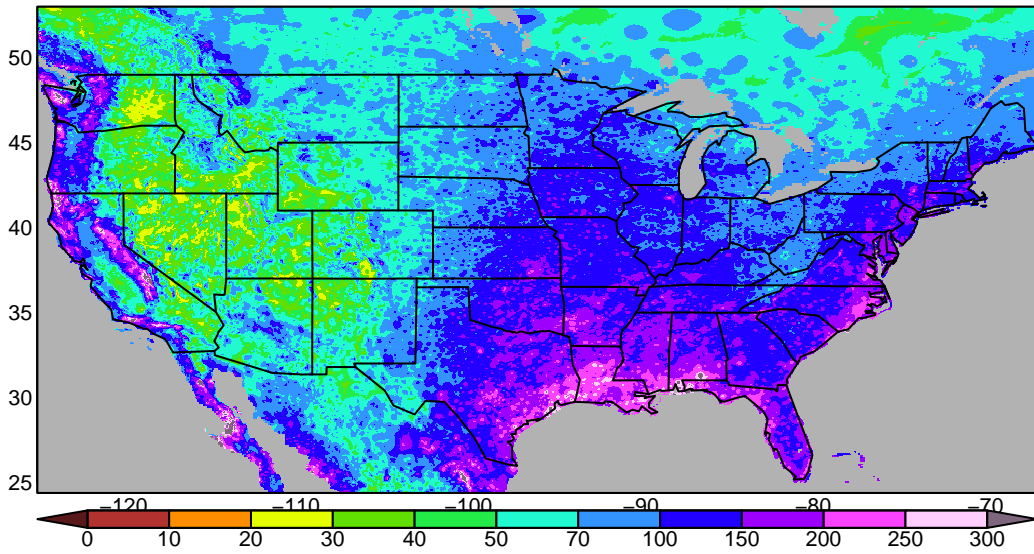

**LOCA err w.r.t. Livneh, % historical 1950–2014**

**Livneh historical 1950–2014**

**LOCA HadGEM3–GC31–MM r1i1p1f3 historical 1950–2014**

**LOCA err w.r.t. Livneh, % historical 1950–2014**

**Livneh historical 1950–2014**

**LOCA MIROC6 r1i1p1f1 historical 1950–2014**

**LOCA err w.r.t. Livneh, % historical 1950–2014**

**Livneh historical 1950–2014**

**LOCA NorESM2-MM r1i1p1f1 historical 1950–2014**

**LOCA err w.r.t. Livneh, % historical 1950–2014**