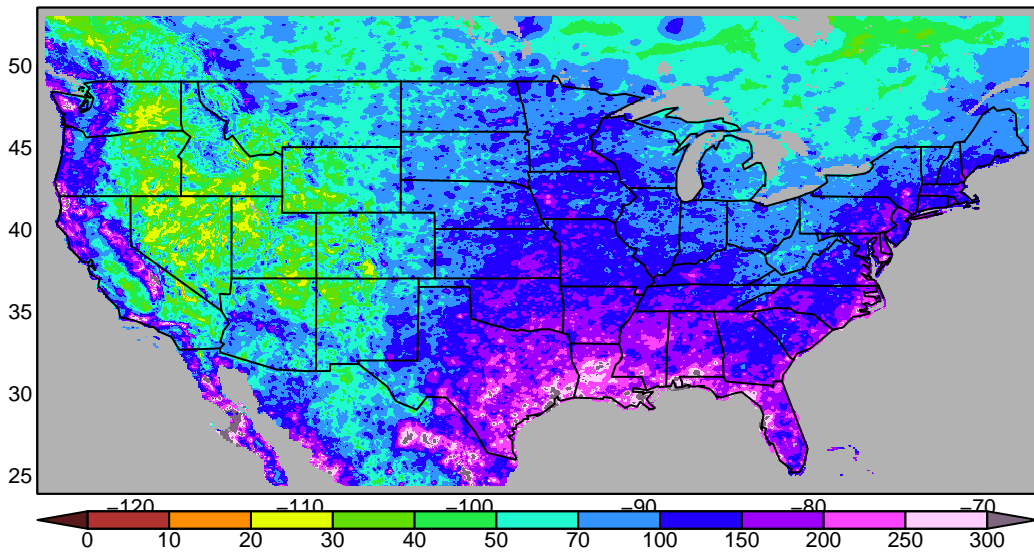

**Livneh historical 1950–2014**

**LOCA CESM2-LENS r6i1p1f1 historical 1950–2014**

**LOCA err w.r.t. Livneh, % historical 1950–2014**

**Livneh historical 1950–2014**

**LOCA CESM2-LENS r7i1p1f1 historical 1950–2014**

**LOCA err w.r.t. Livneh, % historical 1950–2014**

**Livneh historical 1950–2014**

**LOCA CESM2-LENS r8i1p1f1 historical 1950–2014**

**LOCA err w.r.t. Livneh, % historical 1950–2014**

**Livneh historical 1950–2014**

**LOCA CESM2-LENS r9i1p1f1 historical 1950–2014**

**LOCA err w.r.t. Livneh, % historical 1950–2014**

**Livneh historical 1950–2014**

**LOCA CESM2-LENS r10i1p1f1 historical 1950–2014**

**LOCA err w.r.t. Livneh, % historical 1950–2014**