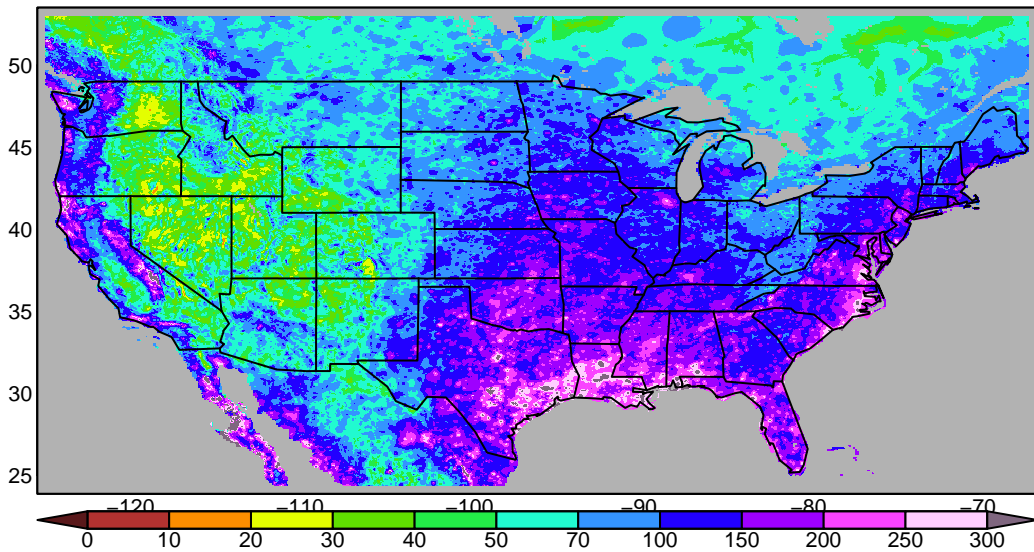

LOCA err w.r.t. Livneh, % historical 1950–2014

LOCA CanESM5 r3i1p1f1 historical 1950–2014