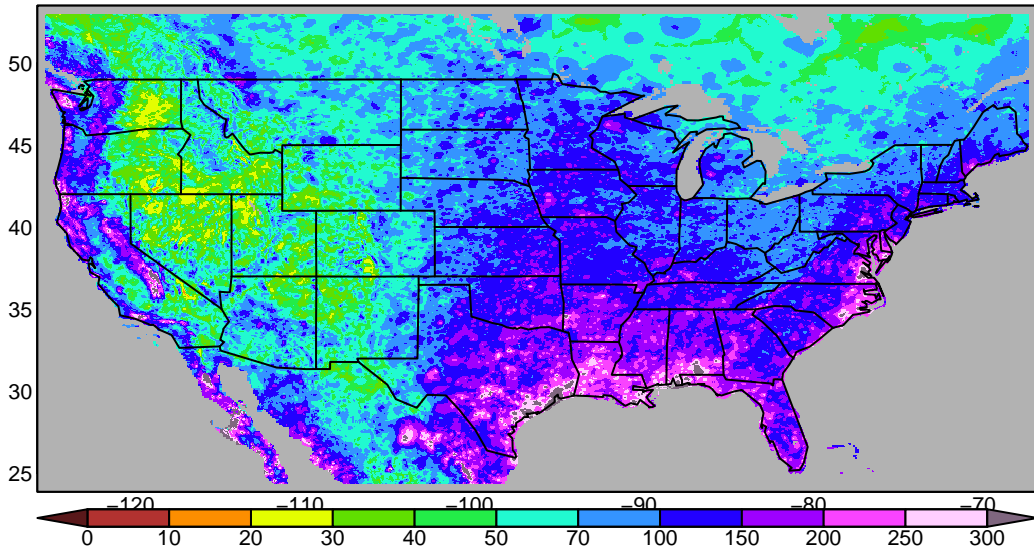

LOCA err w.r.t. Livneh, % historical 1950–2014

LOCA CanESM5 r1i1p1f1 historical 1950–2014