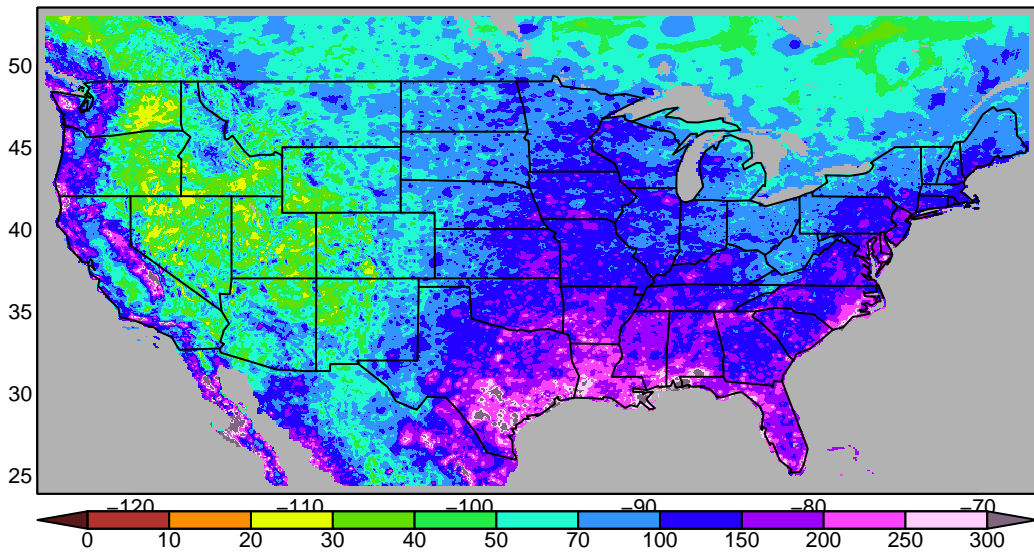

**Livneh historical 1950–2014**

**LOCA CESM2-LENS r1i1p1f1 historical 1950–2014**

**LOCA err w.r.t. Livneh, % historical 1950–2014**

**Livneh historical 1950–2014**

**LOCA CESM2-LENS r2i1p1f1 historical 1950–2014**

**LOCA err w.r.t. Livneh, % historical 1950–2014**

**Livneh historical 1950–2014**

**LOCA CESM2-LENS r3i1p1f1 historical 1950–2014**

**LOCA err w.r.t. Livneh, % historical 1950–2014**

**Livneh historical 1950–2014**