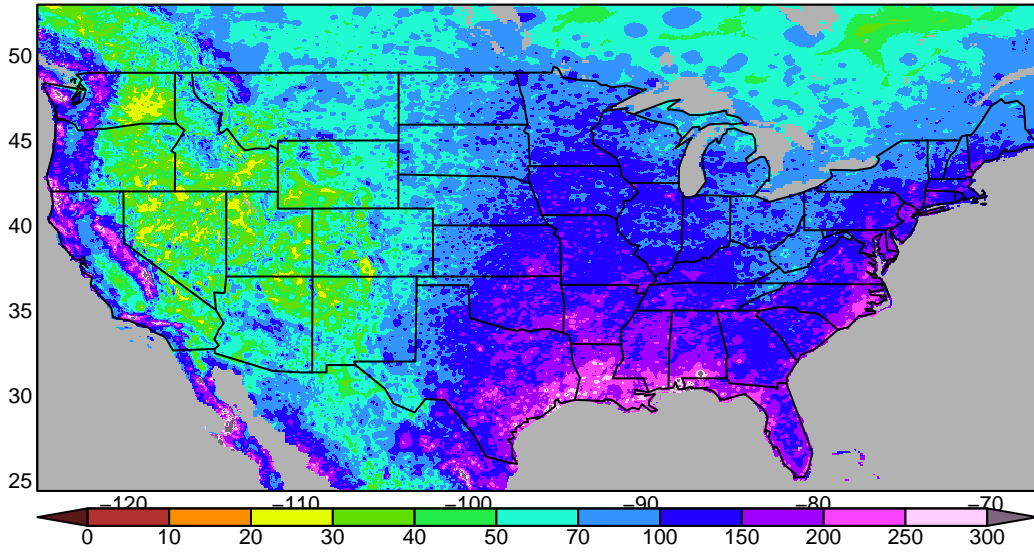

**Livneh historical 1950–2014**

**LOCA CESM2-LENS r6i1p1f1 historical 1950–2014**

**LOCA err w.r.t. Livneh, % historical 1950–2014**

**Livneh historical 1950–2014**

**LOCA CESM2-LENS r7i1p1f1 historical 1950–2014**

**LOCA err w.r.t. Livneh, % historical 1950–2014**

**Livneh historical 1950–2014**

**LOCA CESM2-LENS r8i1p1f1 historical 1950–2014**

**LOCA err w.r.t. Livneh, % historical 1950–2014**

**Livneh historical 1950–2014**

**LOCA CESM2-LENS r9i1p1f1 historical 1950–2014**

**LOCA err w.r.t. Livneh, % historical 1950–2014**

**Livneh historical 1950–2014**

**LOCA CESM2-LENS r10i1p1f1 historical 1950–2014**

**LOCA err w.r.t. Livneh, % historical 1950–2014**