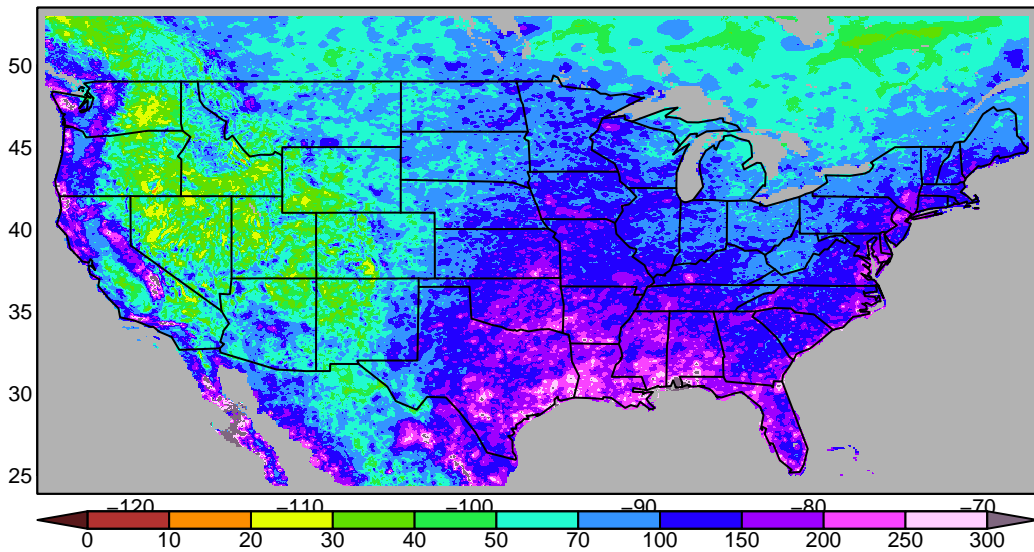

**Livneh historical 1950–2014**

**LOCA CNRM-CM6-1-HR r1i1p1f2 historical 1950–2014**

**LOCA err w.r.t. Livneh, % historical 1950–2014**

**Livneh historical 1950–2014**

**LOCA EC-Earth3-Veg r1i1p1f1 historical 1950–2014**

**LOCA err w.r.t. Livneh, % historical 1950–2014**

**Livneh historical 1950–2014**

**LOCA EC–Earth3–Veg r21p1f1 historical 1950–2014**

**LOCA err w.r.t. Livneh, % historical 1950–2014**

**Livneh historical 1950–2014**

**LOCA EC-Earth3-Veg r3i1p1f1 historical 1950–2014**

**LOCA err w.r.t. Livneh, % historical 1950–2014**

**Livneh historical 1950–2014**

**LOCA EC-Earth3-Veg r4i1p1f1 historical 1950–2014**

**LOCA err w.r.t. Livneh, % historical 1950–2014**