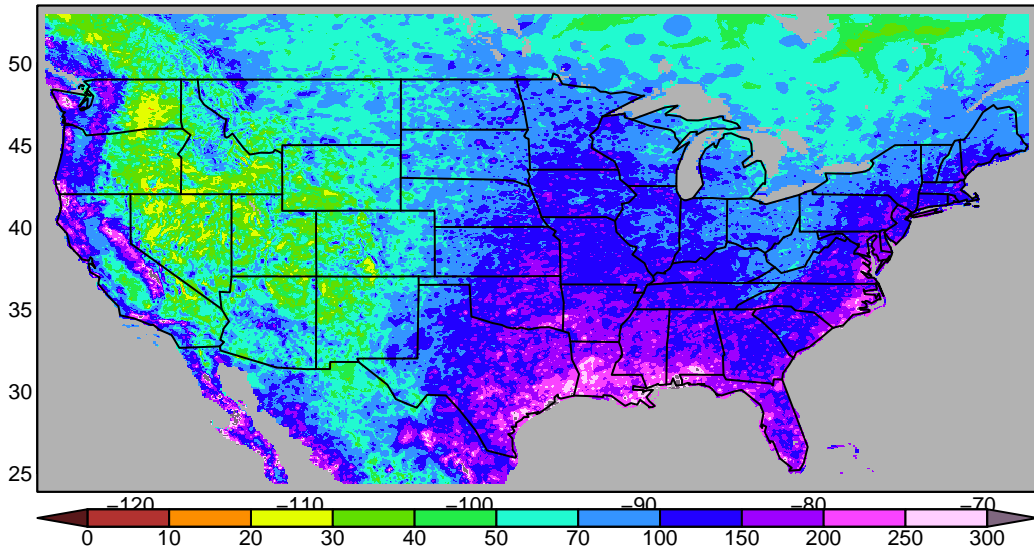

**LOCA EC-Earth3-Veg r3i1p1f1 historical 1950–2014**

**LOCA err w.r.t. Livneh, % historical 1950–2014**

**Livneh historical 1950–2014**

**LOCA EC-Earth3-Veg r4i1p1f1 historical 1950–2014**

**LOCA err w.r.t. Livneh, % historical 1950–2014**

**Livneh historical 1950–2014**

**LOCA EC-Earth3-Veg r5i1p1f1 historical 1950–2014**

**LOCA err w.r.t. Livneh, % historical 1950–2014**

**Livneh historical 1950–2014**

**LOCA GFDL-CM4 r1i1p1f1 historical 1950–2014**

**LOCA err w.r.t. Livneh, % historical 1950–2014**

**Livneh historical 1950–2014**

**LOCA HadGEM3–GC31–MM r1i1p1f3 historical 1950–2014**

**LOCA err w.r.t. Livneh, % historical 1950–2014**

**Livneh historical 1950–2014**