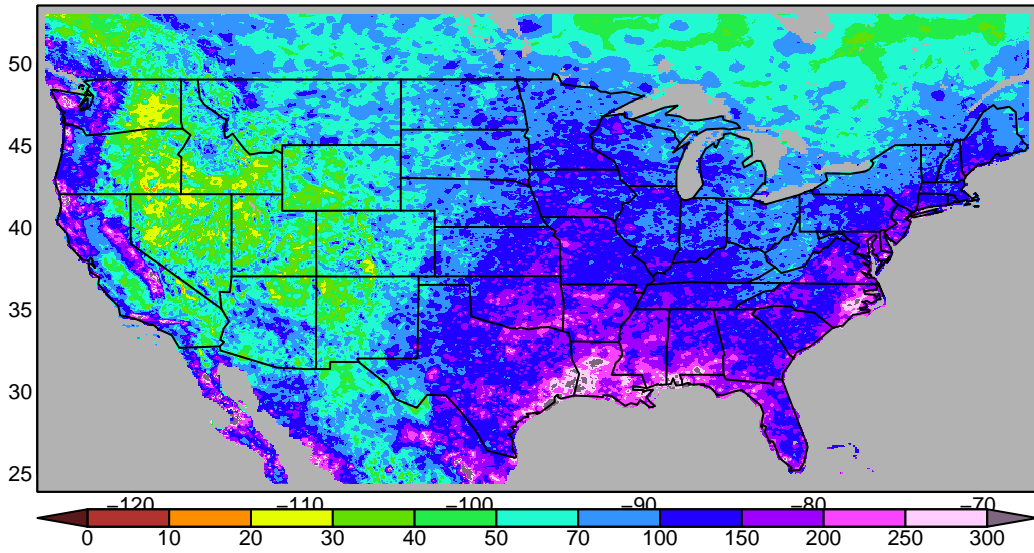

**Livneh historical 1950–2014**

**LOCA EC-Earth3-Veg r5i1p1f1 historical 1950–2014**

**LOCA err w.r.t. Livneh, % historical 1950–2014**

**Livneh historical 1950–2014**

**LOCA GFDL-CM4 r1i1p1f1 historical 1950–2014**

**LOCA err w.r.t. Livneh, % historical 1950–2014**

**Livneh historical 1950–2014**

**LOCA HadGEM3–GC31–MM r1i1p1f3 historical 1950–2014**

**LOCA err w.r.t. Livneh, % historical 1950–2014**

**Livneh historical 1950–2014**

**LOCA MIROC6 r1i1p1f1 historical 1950–2014**

**LOCA err w.r.t. Livneh, % historical 1950–2014**

**Livneh historical 1950–2014**

**LOCA NorESM2-MM r1i1p1f1 historical 1950–2014**

**LOCA err w.r.t. Livneh, % historical 1950–2014**