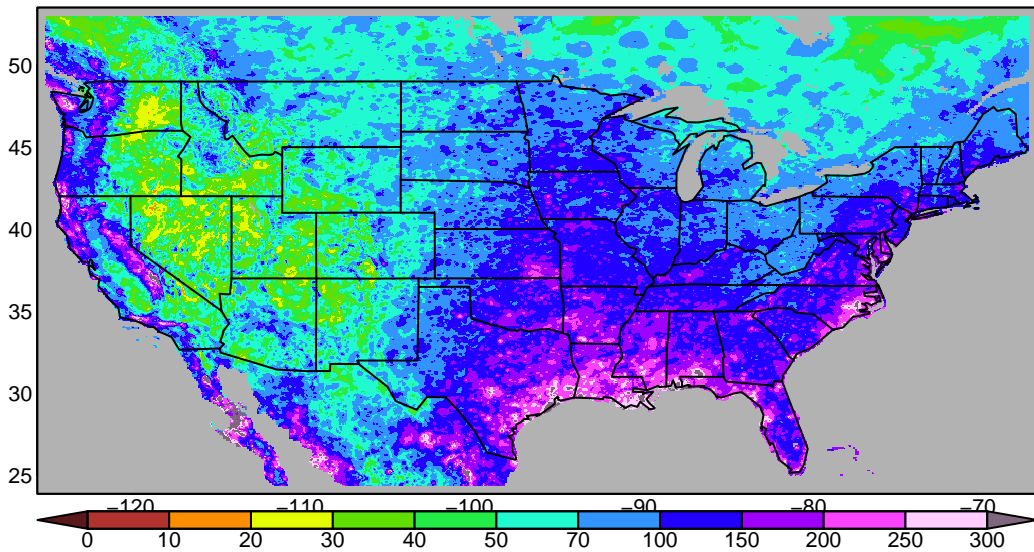

**LOCA CESM2-LENS r9i1p1f1 historical 1950–2014**

**LOCA err w.r.t. Livneh, % historical 1950–2014**

**Livneh historical 1950–2014**

**LOCA CESM2-LENS r10i1p1f1 historical 1950–2014**

**LOCA err w.r.t. Livneh, % historical 1950–2014**

**Livneh historical 1950–2014**

**LOCA CNRM-CM6-1-HR r1i1p1f2 historical 1950–2014**

**LOCA err w.r.t. Livneh, % historical 1950–2014**

**Livneh historical 1950–2014**

**LOCA EC-Earth3-Veg r1i1p1f1 historical 1950–2014**

**LOCA err w.r.t. Livneh, % historical 1950–2014**

**Livneh historical 1950–2014**

**LOCA EC–Earth3–Veg r21p1f1 historical 1950–2014**

**LOCA err w.r.t. Livneh, % historical 1950–2014**

**Livneh historical 1950–2014**