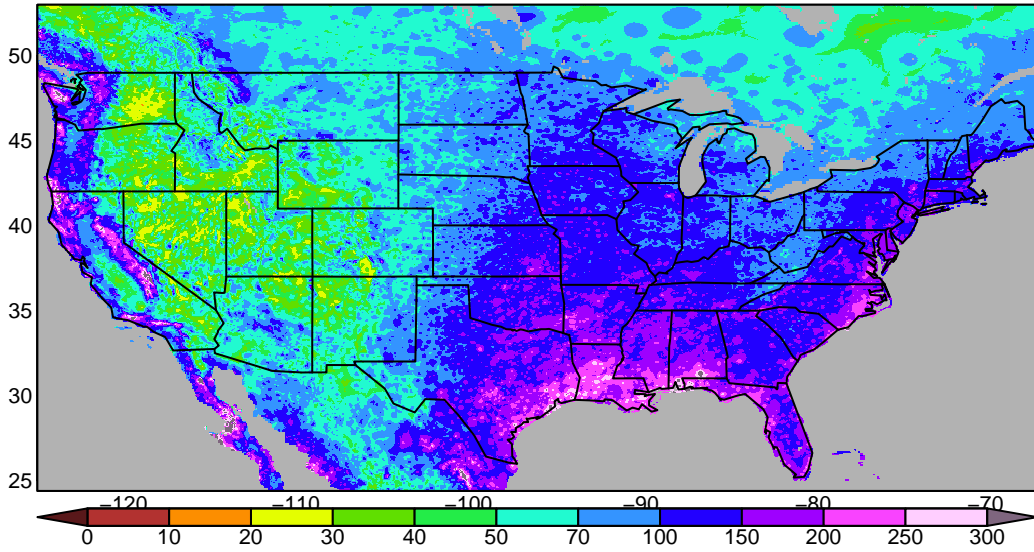

**LOCA CESM2-LENS r4i1p1f1 historical 1950–2014**

**LOCA err w.r.t. Livneh, % historical 1950–2014**

**Livneh historical 1950–2014**

**LOCA CESM2-LENS r5i1p1f1 historical 1950–2014**

**LOCA err w.r.t. Livneh, % historical 1950–2014**

**Livneh historical 1950–2014**

**LOCA CESM2-LENS r6i1p1f1 historical 1950–2014**

**LOCA err w.r.t. Livneh, % historical 1950–2014**

**Livneh historical 1950–2014**

**LOCA CESM2-LENS r7i1p1f1 historical 1950–2014**

**LOCA err w.r.t. Livneh, % historical 1950–2014**

**Livneh historical 1950–2014**

**LOCA CESM2-LENS r8i1p1f1 historical 1950–2014**

**LOCA err w.r.t. Livneh, % historical 1950–2014**

**Livneh historical 1950–2014**