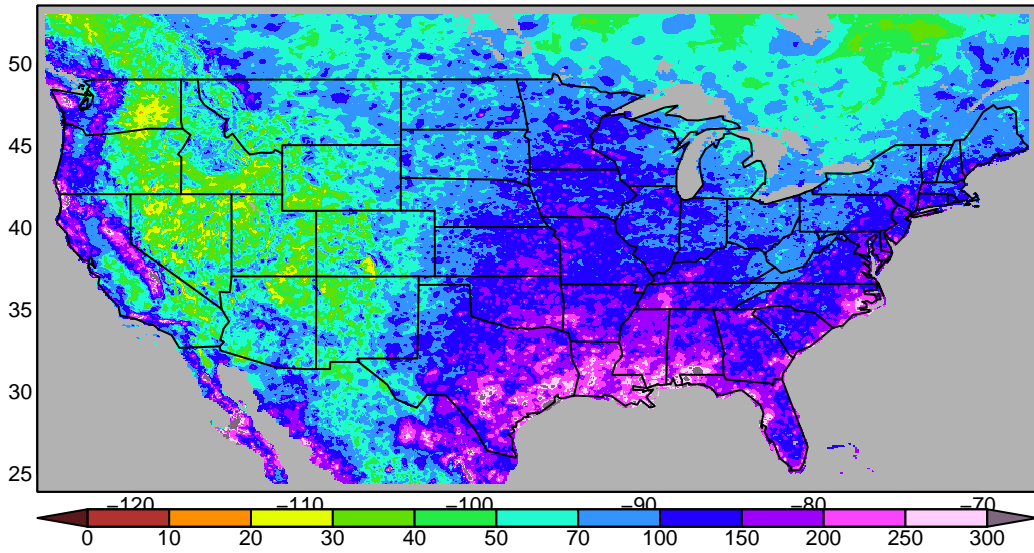

LOCA err w.r.t. Livneh, % historical 1950–2014

LOCA CanESM5 r6i1p1f1 historical 1950–2014