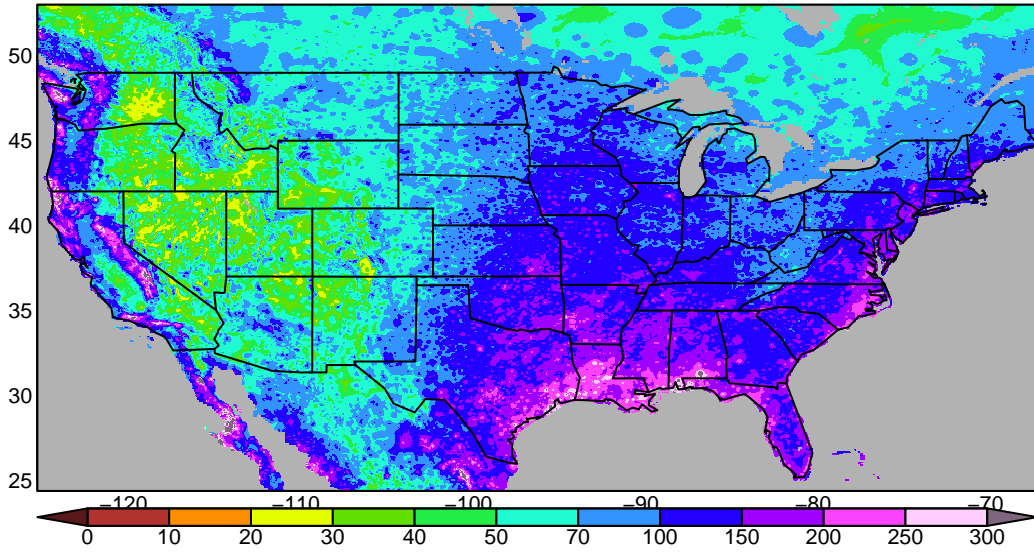

**LOCA CanESM5 r6i1p1f1 historical 1950–2014**

**LOCA err w.r.t. Livneh, % historical 1950–2014**

**Livneh historical 1950–2014**

**LOCA CanESM5 r7i1p1f1 historical 1950–2014**

**LOCA err w.r.t. Livneh, % historical 1950–2014**

**Livneh historical 1950–2014**

**LOCA CESM2-LENS r1i1p1f1 historical 1950–2014**

**LOCA err w.r.t. Livneh, % historical 1950–2014**

**Livneh historical 1950–2014**

**LOCA CESM2-LENS r2i1p1f1 historical 1950–2014**