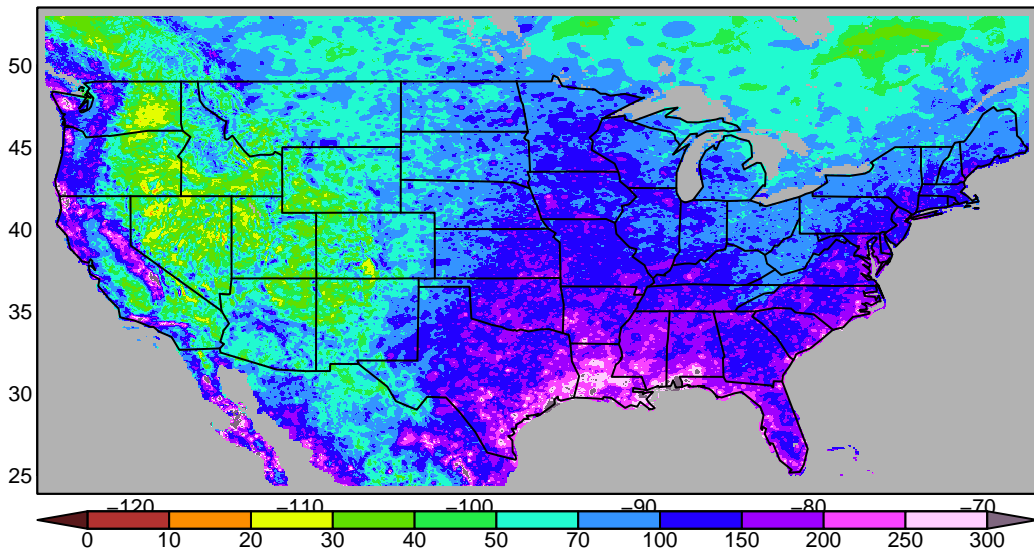

**LOCA err w.r.t. Livneh, % historical 1950–2014**

**Livneh historical 1950–2014**

**LOCA HadGEM3–GC31–MM r1i1p1f3 historical 1950–2014**

**LOCA err w.r.t. Livneh, % historical 1950–2014**

**Livneh historical 1950–2014**

**LOCA MIROC6 r1i1p1f1 historical 1950–2014**

**LOCA err w.r.t. Livneh, % historical 1950–2014**

**Livneh historical 1950–2014**

**LOCA NorESM2-MM r1i1p1f1 historical 1950–2014**

**LOCA err w.r.t. Livneh, % historical 1950–2014**