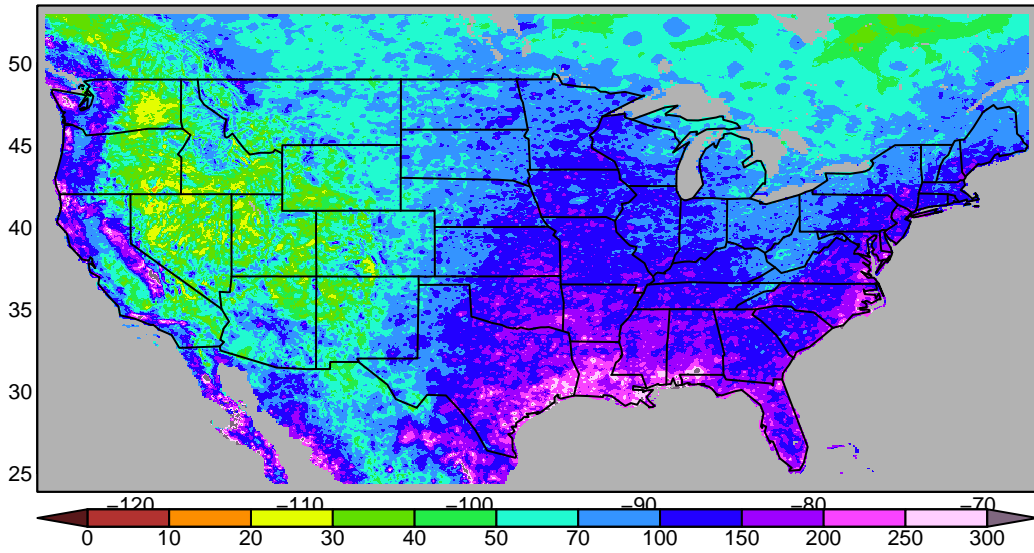

**LOCA err w.r.t. Livneh, % historical 1950–2014**

**Livneh historical 1950–2014**

**LOCA CESM2-LENS r8i1p1f1 historical 1950–2014**

**LOCA err w.r.t. Livneh, % historical 1950–2014**

**Livneh historical 1950–2014**

**LOCA CESM2-LENS r9i1p1f1 historical 1950–2014**

**LOCA err w.r.t. Livneh, % historical 1950–2014**

**Livneh historical 1950–2014**

**LOCA CESM2-LENS r10i1p1f1 historical 1950–2014**

**LOCA err w.r.t. Livneh, % historical 1950–2014**

**Livneh historical 1950–2014**

**LOCA CNRM-CM6-1-HR r1i1p1f2 historical 1950–2014**

**LOCA err w.r.t. Livneh, % historical 1950–2014**

**Livneh historical 1950–2014**

**LOCA EC-Earth3-Veg r1i1p1f1 historical 1950–2014**