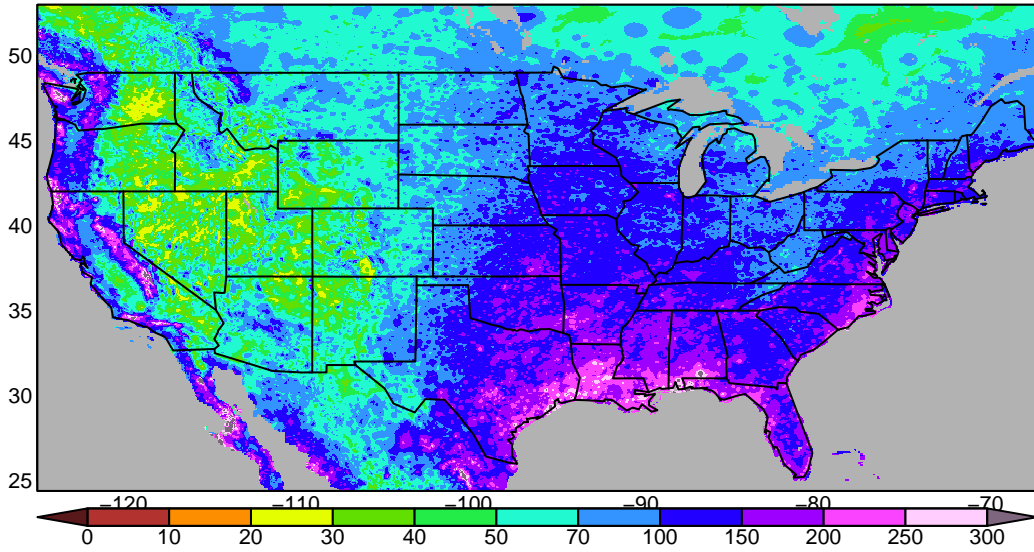

**LOCA err w.r.t. Livneh, % historical 1950–2014**

**Livneh historical 1950–2014**

**LOCA EC–Earth3–Veg r21p1f1 historical 1950–2014**

**LOCA err w.r.t. Livneh, % historical 1950–2014**

**Livneh historical 1950–2014**

**LOCA EC-Earth3-Veg r3i1p1f1 historical 1950–2014**

**LOCA err w.r.t. Livneh, % historical 1950–2014**

**Livneh historical 1950–2014**

**LOCA EC-Earth3-Veg r4i1p1f1 historical 1950–2014**

**LOCA err w.r.t. Livneh, % historical 1950–2014**

**Livneh historical 1950–2014**

**LOCA EC-Earth3-Veg r5i1p1f1 historical 1950–2014**

**LOCA err w.r.t. Livneh, % historical 1950–2014**

**Livneh historical 1950–2014**

**LOCA GFDL-CM4 r1i1p1f1 historical 1950–2014**