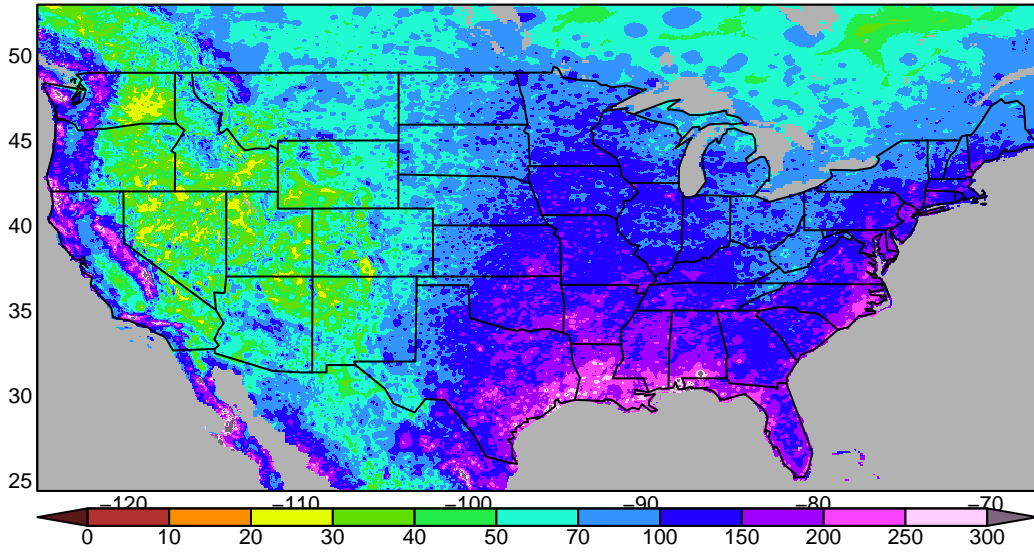

**LOCA err w.r.t. Livneh, % historical 1950–2014**

**Livneh historical 1950–2014**

**LOCA ACCESS–CM2 r3i1p1f1 historical 1950–2014**

**LOCA err w.r.t. Livneh, % historical 1950–2014**

**Livneh historical 1950–2014**