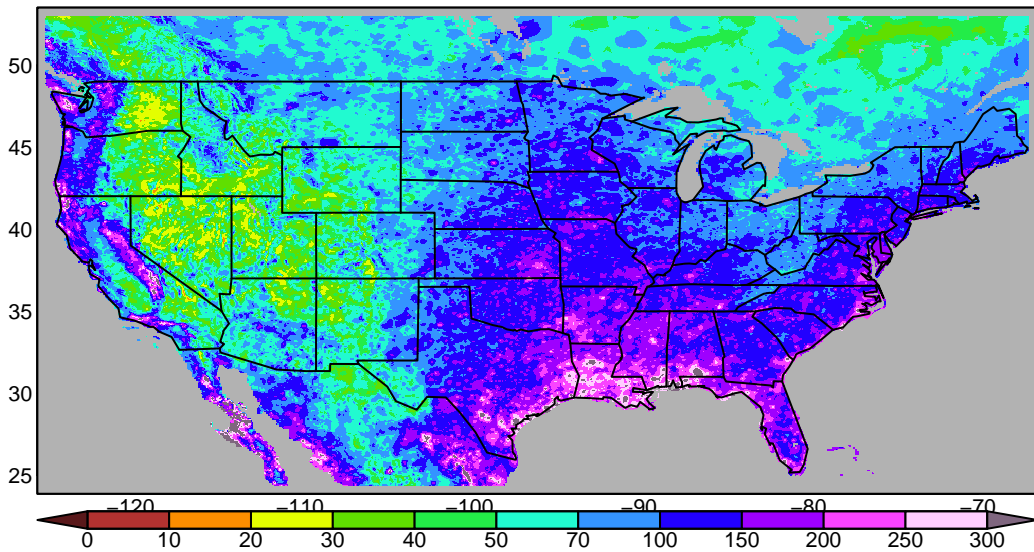

**LOCA CanESM5 r6i1p1f1 historical 1950–2014**

**LOCA err w.r.t. Livneh, % historical 1950–2014**

**Livneh historical 1950–2014**

**LOCA CanESM5 r7i1p1f1 historical 1950–2014**

**LOCA err w.r.t. Livneh, % historical 1950–2014**

**Livneh historical 1950–2014**

**LOCA CESM2-LENS r1i1p1f1 historical 1950–2014**

**LOCA err w.r.t. Livneh, % historical 1950–2014**

**Livneh historical 1950–2014**

**LOCA CESM2-LENS r2i1p1f1 historical 1950–2014**