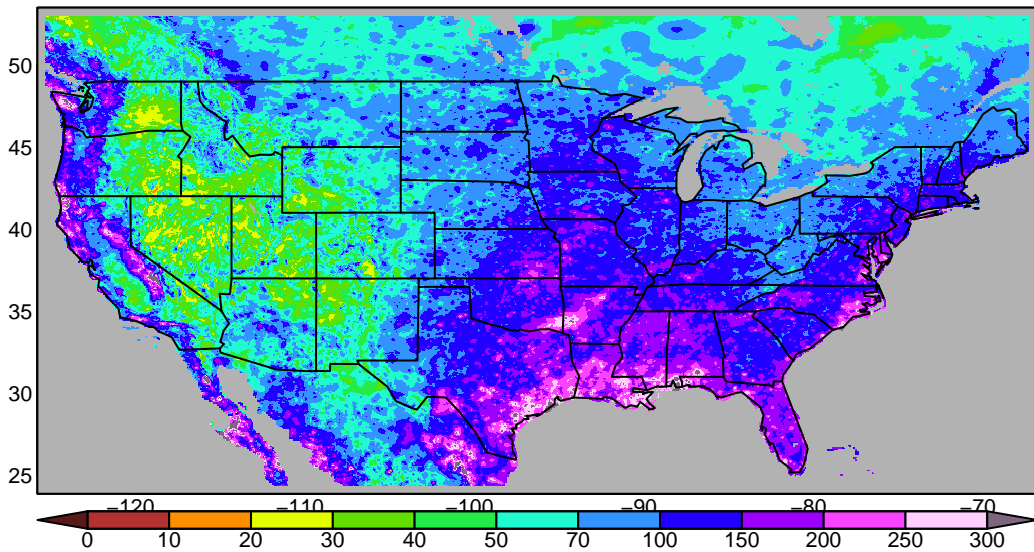

**LOCA err w.r.t. Livneh, % historical 1950–2014**

**Livneh historical 1950–2014**

**LOCA CESM2-LENS r3i1p1f1 historical 1950–2014**

**LOCA err w.r.t. Livneh, % historical 1950–2014**

**Livneh historical 1950–2014**

**LOCA CESM2-LENS r4i1p1f1 historical 1950–2014**

**LOCA err w.r.t. Livneh, % historical 1950–2014**

**Livneh historical 1950–2014**

**LOCA CESM2-LENS r5i1p1f1 historical 1950–2014**

**LOCA err w.r.t. Livneh, % historical 1950–2014**

**Livneh historical 1950–2014**

**LOCA CESM2-LENS r6i1p1f1 historical 1950–2014**

**LOCA err w.r.t. Livneh, % historical 1950–2014**

**Livneh historical 1950–2014**

**LOCA CESM2-LENS r7i1p1f1 historical 1950–2014**