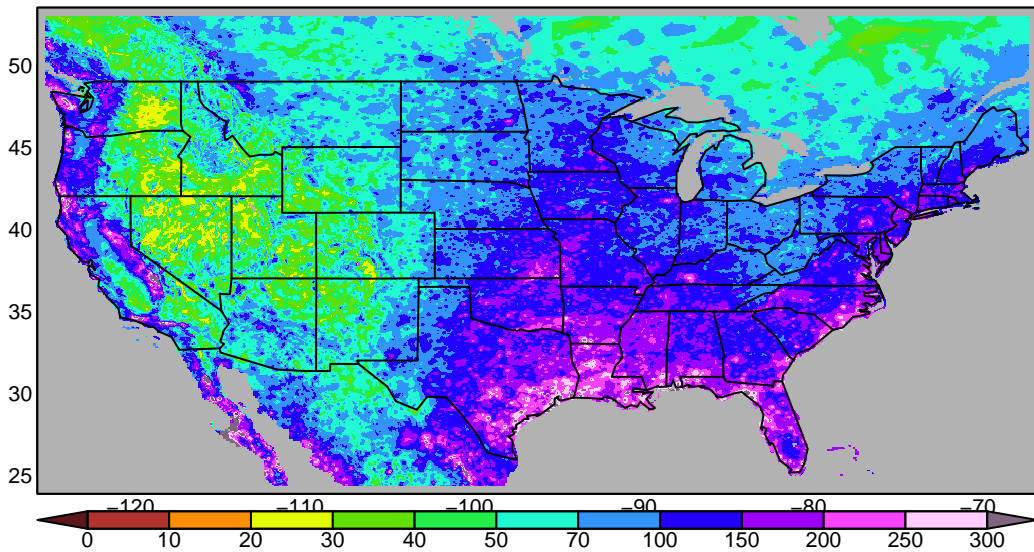

**Livneh historical 1950–2014**

**LOCA ACCESS-CM2 r1i1p1f1 historical 1950–2014**

**LOCA err w.r.t. Livneh, % historical 1950–2014**

**Livneh historical 1950–2014**

**LOCA ACCESS-CM2 r2i1p1f1 historical 1950–2014**

**LOCA err w.r.t. Livneh, % historical 1950–2014**

**Livneh historical 1950–2014**

**LOCA ACCESS–CM2 r3i1p1f1 historical 1950–2014**

**LOCA err w.r.t. Livneh, % historical 1950–2014**

**Livneh historical 1950–2014**