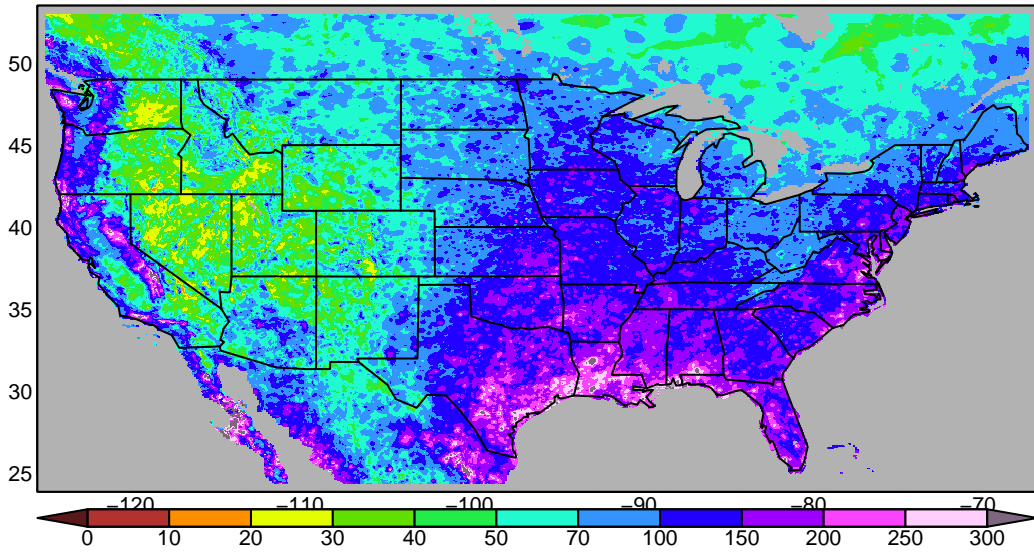

**LOCA err w.r.t. Livneh, % historical 1950–2014**

**Livneh historical 1950–2014**

**LOCA EC–Earth3–Veg r21p1f1 historical 1950–2014**

**LOCA err w.r.t. Livneh, % historical 1950–2014**

**Livneh historical 1950–2014**

**LOCA EC-Earth3-Veg r3i1p1f1 historical 1950–2014**

**LOCA err w.r.t. Livneh, % historical 1950–2014**

**Livneh historical 1950–2014**

**LOCA EC-Earth3-Veg r4i1p1f1 historical 1950–2014**

**LOCA err w.r.t. Livneh, % historical 1950–2014**

**Livneh historical 1950–2014**

**LOCA EC-Earth3-Veg r5i1p1f1 historical 1950–2014**

**LOCA err w.r.t. Livneh, % historical 1950–2014**

**Livneh historical 1950–2014**

**LOCA GFDL-CM4 r1i1p1f1 historical 1950–2014**