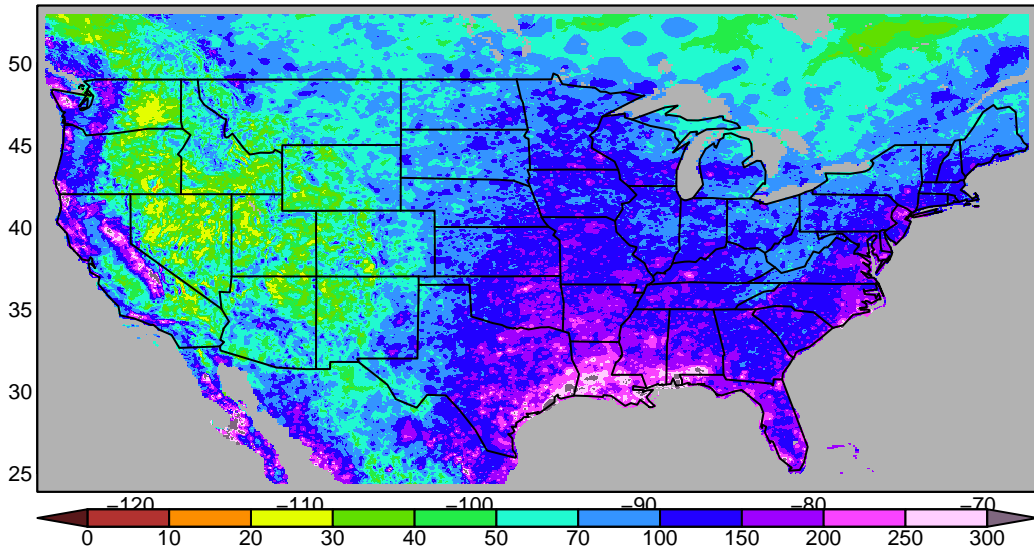

**Livneh historical 1950–2014**

**LOCA CESM2-LENS r1i1p1f1 historical 1950–2014**

**LOCA err w.r.t. Livneh, % historical 1950–2014**

**Livneh historical 1950–2014**

**LOCA CESM2-LENS r2i1p1f1 historical 1950–2014**

**LOCA err w.r.t. Livneh, % historical 1950–2014**

**Livneh historical 1950–2014**

**LOCA CESM2-LENS r3i1p1f1 historical 1950–2014**

**LOCA err w.r.t. Livneh, % historical 1950–2014**

**Livneh historical 1950–2014**