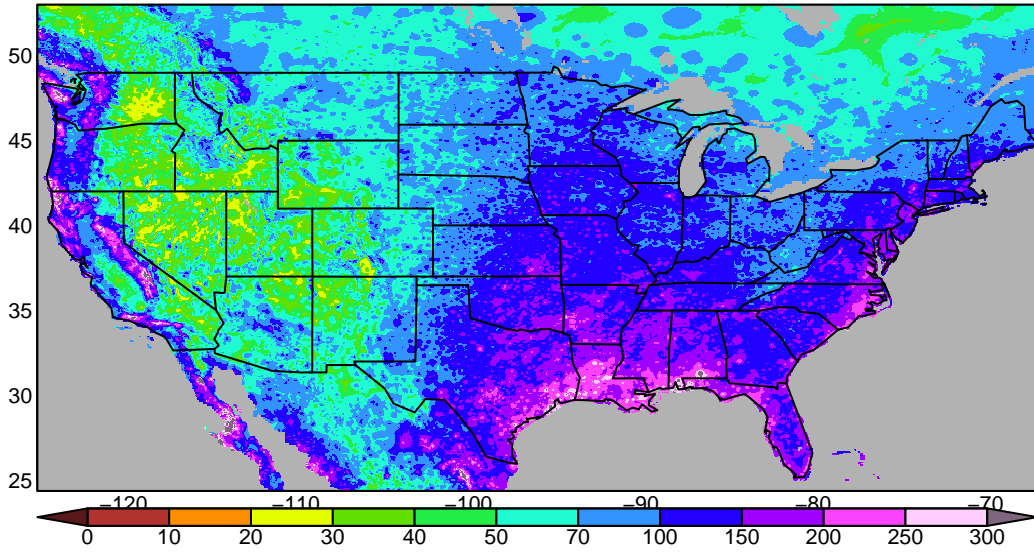

**LOCA CESM2-LENS r4i1p1f1 historical 1950–2014**

**LOCA err w.r.t. Livneh, % historical 1950–2014**

**Livneh historical 1950–2014**

**LOCA CESM2-LENS r5i1p1f1 historical 1950–2014**

**LOCA err w.r.t. Livneh, % historical 1950–2014**

**Livneh historical 1950–2014**

**LOCA CESM2-LENS r6i1p1f1 historical 1950–2014**

**LOCA err w.r.t. Livneh, % historical 1950–2014**

**Livneh historical 1950–2014**

**LOCA CESM2-LENS r7i1p1f1 historical 1950–2014**

**LOCA err w.r.t. Livneh, % historical 1950–2014**

**Livneh historical 1950–2014**

**LOCA CESM2-LENS r8i1p1f1 historical 1950–2014**

**LOCA err w.r.t. Livneh, % historical 1950–2014**

**Livneh historical 1950–2014**