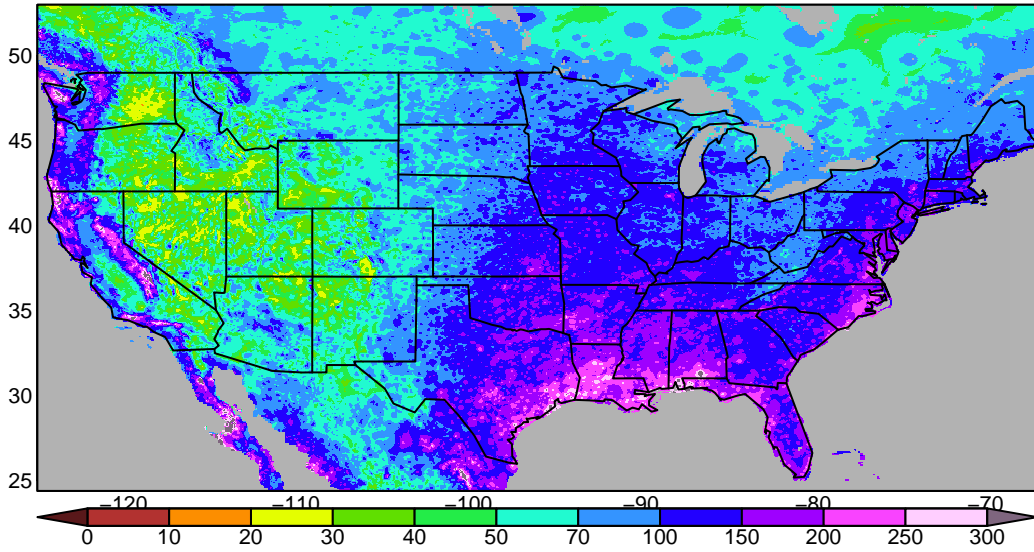

LOCA CanESM5 r3i1p1f1 historical 1950–2014

Livneh historical 1950–2014