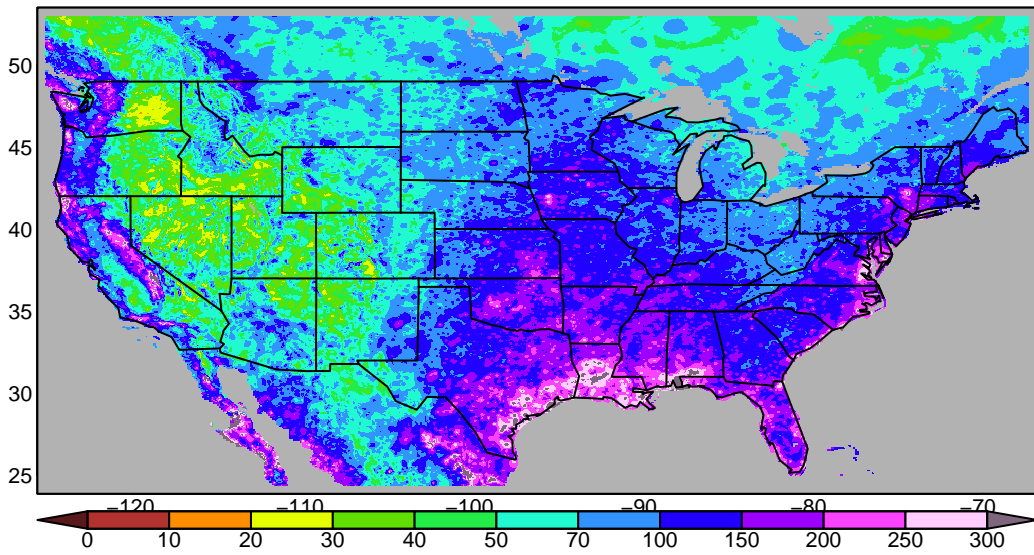

**LOCA CESM2-LENS r4i1p1f1 historical 1950–2014**

**LOCA err w.r.t. Livneh, % historical 1950–2014**

**Livneh historical 1950–2014**

**LOCA CESM2-LENS r5i1p1f1 historical 1950–2014**

**LOCA err w.r.t. Livneh, % historical 1950–2014**

**Livneh historical 1950–2014**

**LOCA CESM2-LENS r6i1p1f1 historical 1950–2014**

**LOCA err w.r.t. Livneh, % historical 1950–2014**

**Livneh historical 1950–2014**

**LOCA CESM2-LENS r7i1p1f1 historical 1950–2014**

**LOCA err w.r.t. Livneh, % historical 1950–2014**

**Livneh historical 1950–2014**

**LOCA CESM2-LENS r8i1p1f1 historical 1950–2014**

**LOCA err w.r.t. Livneh, % historical 1950–2014**

**Livneh historical 1950–2014**