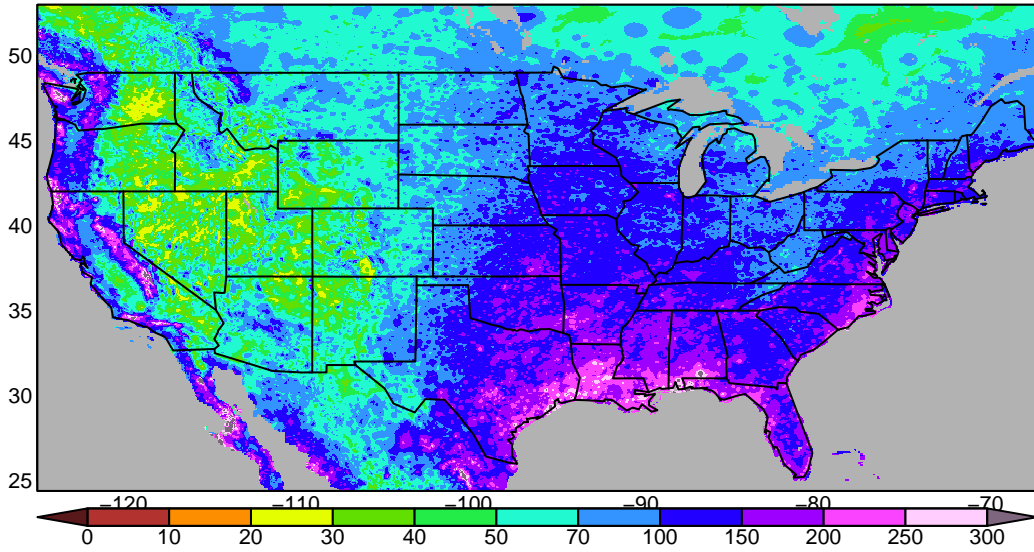

**Livneh historical 1950–2014**

**LOCA EC-Earth3-Veg r5i1p1f1 historical 1950–2014**

**LOCA err w.r.t. Livneh, % historical 1950–2014**

**Livneh historical 1950–2014**

**LOCA GFDL-CM4 r1i1p1f1 historical 1950–2014**

**LOCA err w.r.t. Livneh, % historical 1950–2014**

**Livneh historical 1950–2014**

**LOCA HadGEM3–GC31–MM r1i1p1f3 historical 1950–2014**

**LOCA err w.r.t. Livneh, % historical 1950–2014**

**Livneh historical 1950–2014**

**LOCA MIROC6 r1i1p1f1 historical 1950–2014**

**LOCA err w.r.t. Livneh, % historical 1950–2014**

**Livneh historical 1950–2014**

**LOCA NorESM2-MM r1i1p1f1 historical 1950–2014**

**LOCA err w.r.t. Livneh, % historical 1950–2014**