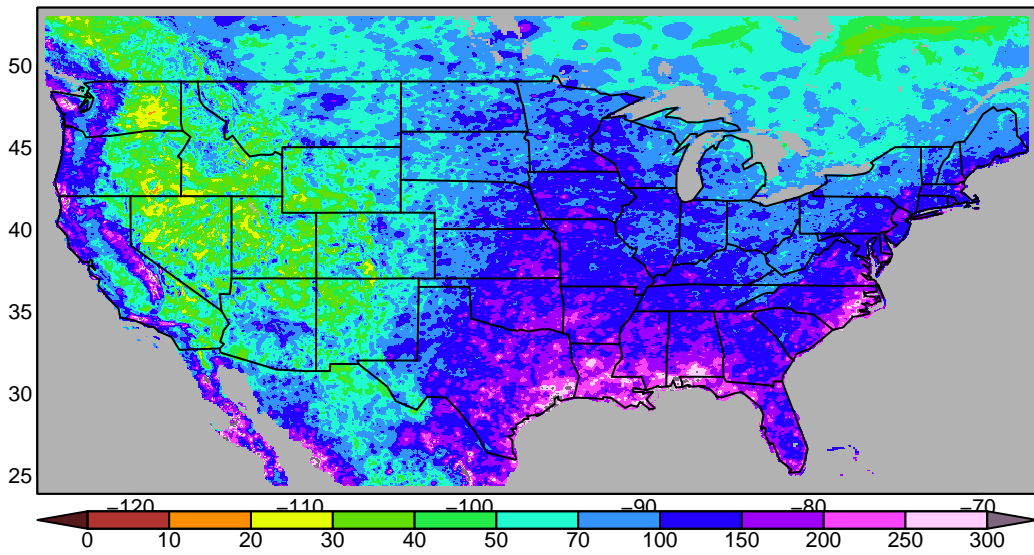

**LOCA err w.r.t. Livneh, % historical 1950–2014**

**Livneh historical 1950–2014**

**LOCA CESM2-LENS r3i1p1f1 historical 1950–2014**

**LOCA err w.r.t. Livneh, % historical 1950–2014**

**Livneh historical 1950–2014**

**LOCA CESM2-LENS r4i1p1f1 historical 1950–2014**

**LOCA err w.r.t. Livneh, % historical 1950–2014**

**Livneh historical 1950–2014**

**LOCA CESM2-LENS r5i1p1f1 historical 1950–2014**

**LOCA err w.r.t. Livneh, % historical 1950–2014**

**Livneh historical 1950–2014**

**LOCA CESM2-LENS r6i1p1f1 historical 1950–2014**

**LOCA err w.r.t. Livneh, % historical 1950–2014**

**Livneh historical 1950–2014**

**LOCA CESM2-LENS r7i1p1f1 historical 1950–2014**