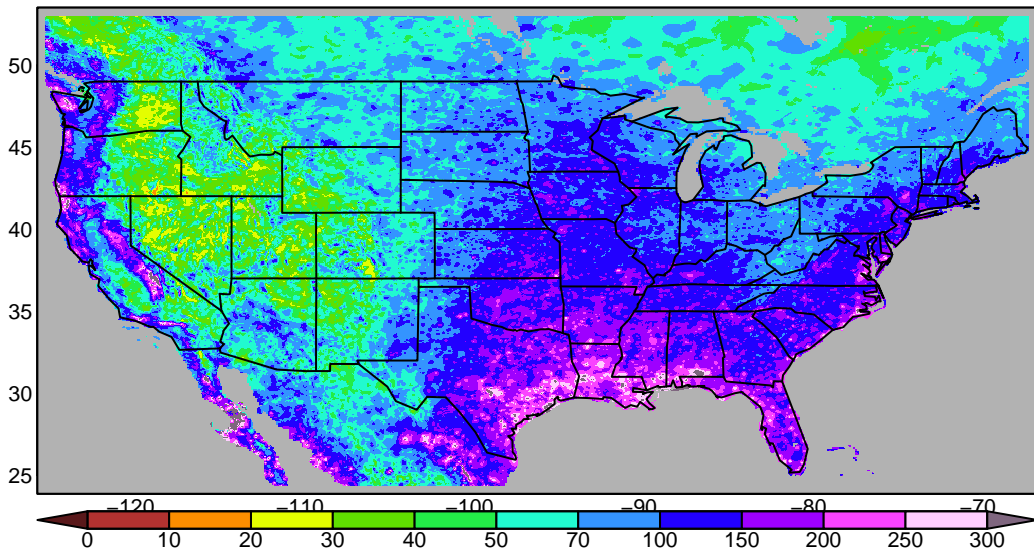

**LOCA EC-Earth3-Veg r3i1p1f1 historical 1950–2014**

**LOCA err w.r.t. Livneh, % historical 1950–2014**

**Livneh historical 1950–2014**

**LOCA EC-Earth3-Veg r4i1p1f1 historical 1950–2014**

**LOCA err w.r.t. Livneh, % historical 1950–2014**

**Livneh historical 1950–2014**

**LOCA EC-Earth3-Veg r5i1p1f1 historical 1950–2014**

**LOCA err w.r.t. Livneh, % historical 1950–2014**

**Livneh historical 1950–2014**

**LOCA GFDL-CM4 r1i1p1f1 historical 1950–2014**

**LOCA err w.r.t. Livneh, % historical 1950–2014**

**Livneh historical 1950–2014**

**LOCA HadGEM3–GC31–MM r1i1p1f3 historical 1950–2014**

**LOCA err w.r.t. Livneh, % historical 1950–2014**

**Livneh historical 1950–2014**