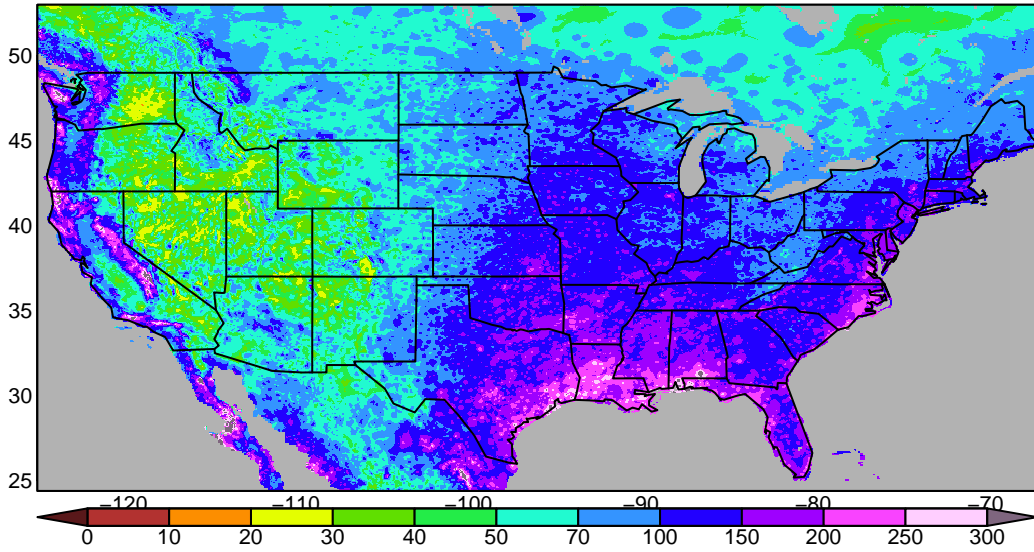

**LOCA err w.r.t. Livneh, % historical 1950–2014**

**Livneh historical 1950–2014**

**LOCA CanESM5 r5i1p1f1 historical 1950–2014**

**LOCA err w.r.t. Livneh, % historical 1950–2014**

**Livneh historical 1950–2014**