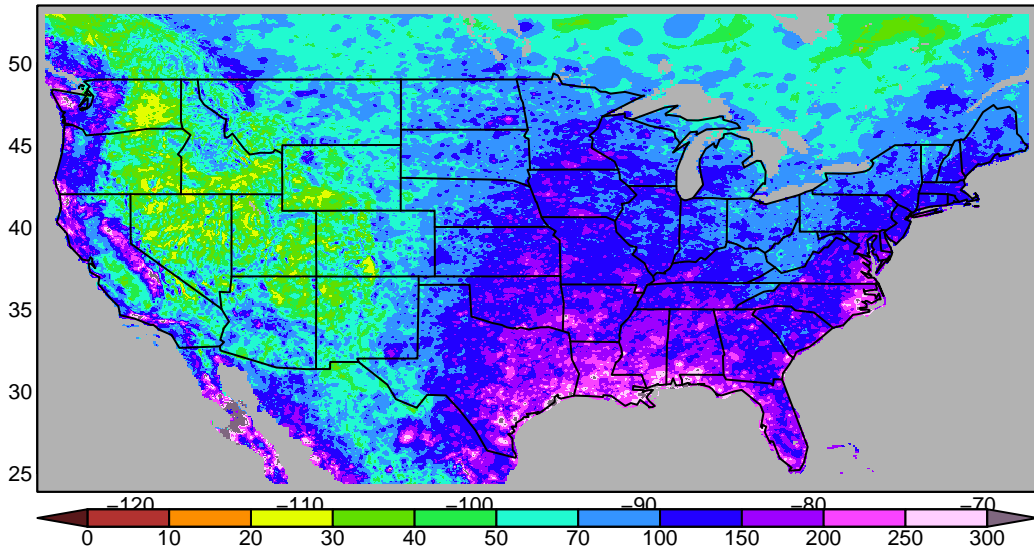

**LOCA CESM2-LENS r9i1p1f1 historical 1950–2014**

**LOCA err w.r.t. Livneh, % historical 1950–2014**

**Livneh historical 1950–2014**

**LOCA CESM2-LENS r10i1p1f1 historical 1950–2014**

**LOCA err w.r.t. Livneh, % historical 1950–2014**

**Livneh historical 1950–2014**

**LOCA CNRM-CM6-1-HR r1i1p1f2 historical 1950–2014**

**LOCA err w.r.t. Livneh, % historical 1950–2014**

**Livneh historical 1950–2014**

**LOCA EC-Earth3-Veg r1i1p1f1 historical 1950–2014**

**LOCA err w.r.t. Livneh, % historical 1950–2014**

**Livneh historical 1950–2014**

**LOCA EC–Earth3–Veg r21p1f1 historical 1950–2014**

**LOCA err w.r.t. Livneh, % historical 1950–2014**

**Livneh historical 1950–2014**