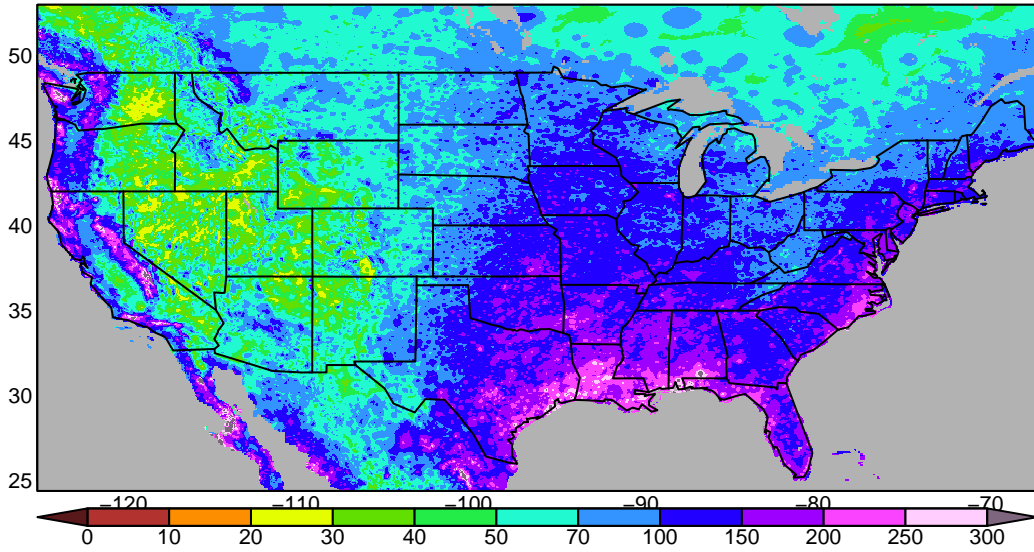

**Livneh historical 1950–2014**

**LOCA CESM2-LENS r1i1p1f1 historical 1950–2014**

**LOCA err w.r.t. Livneh, % historical 1950–2014**

**Livneh historical 1950–2014**

**LOCA CESM2-LENS r2i1p1f1 historical 1950–2014**

**LOCA err w.r.t. Livneh, % historical 1950–2014**

**Livneh historical 1950–2014**

**LOCA CESM2-LENS r3i1p1f1 historical 1950–2014**

**LOCA err w.r.t. Livneh, % historical 1950–2014**

**Livneh historical 1950–2014**

**LOCA CESM2-LENS r4i1p1f1 historical 1950–2014**

**LOCA err w.r.t. Livneh, % historical 1950–2014**

**Livneh historical 1950–2014**

**LOCA CESM2-LENS r5i1p1f1 historical 1950–2014**

**LOCA err w.r.t. Livneh, % historical 1950–2014**