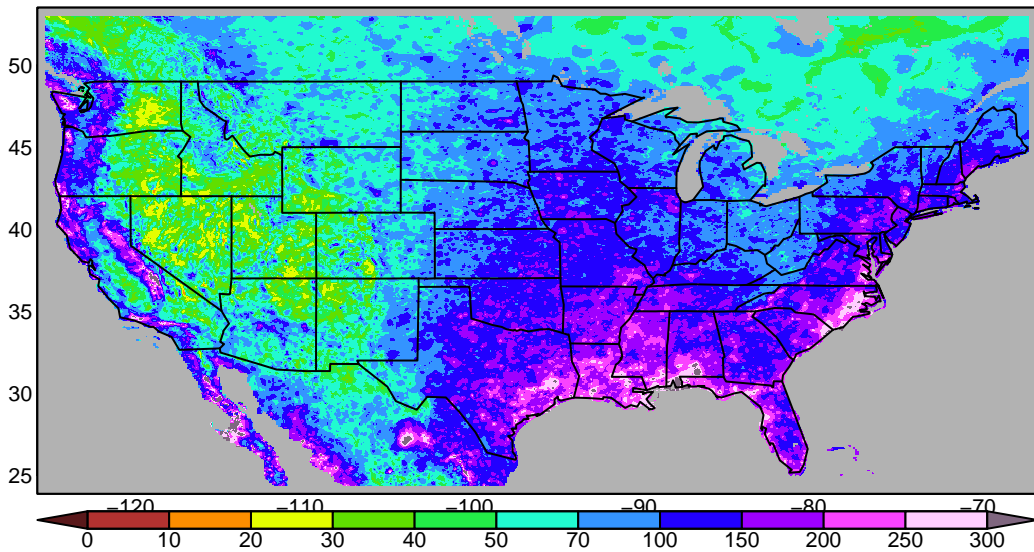

**LOCA err w.r.t. Livneh, % historical 1950–2014**

**Livneh historical 1950–2014**

**LOCA CESM2-LENS r8i1p1f1 historical 1950–2014**

**LOCA err w.r.t. Livneh, % historical 1950–2014**

**Livneh historical 1950–2014**

**LOCA CESM2-LENS r9i1p1f1 historical 1950–2014**

**LOCA err w.r.t. Livneh, % historical 1950–2014**

**Livneh historical 1950–2014**

**LOCA CESM2-LENS r10i1p1f1 historical 1950–2014**

**LOCA err w.r.t. Livneh, % historical 1950–2014**

**Livneh historical 1950–2014**

**LOCA CNRM-CM6-1-HR r1i1p1f2 historical 1950–2014**

**LOCA err w.r.t. Livneh, % historical 1950–2014**

**Livneh historical 1950–2014**

**LOCA EC-Earth3-Veg r1i1p1f1 historical 1950–2014**