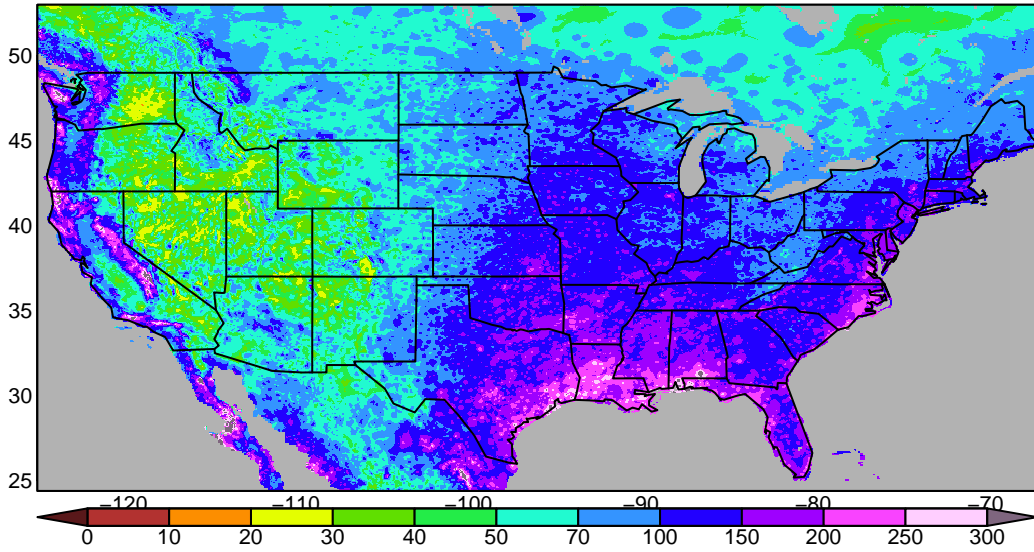

**LOCA EC-Earth3-Veg r3i1p1f1 historical 1950–2014**

**LOCA err w.r.t. Livneh, % historical 1950–2014**

**Livneh historical 1950–2014**

**LOCA EC-Earth3-Veg r4i1p1f1 historical 1950–2014**

**LOCA err w.r.t. Livneh, % historical 1950–2014**

**Livneh historical 1950–2014**

**LOCA EC-Earth3-Veg r5i1p1f1 historical 1950–2014**

**LOCA err w.r.t. Livneh, % historical 1950–2014**

**Livneh historical 1950–2014**

**LOCA GFDL-CM4 r1i1p1f1 historical 1950–2014**

**LOCA err w.r.t. Livneh, % historical 1950–2014**

**Livneh historical 1950–2014**

**LOCA HadGEM3–GC31–MM r1i1p1f3 historical 1950–2014**

**LOCA err w.r.t. Livneh, % historical 1950–2014**

**Livneh historical 1950–2014**