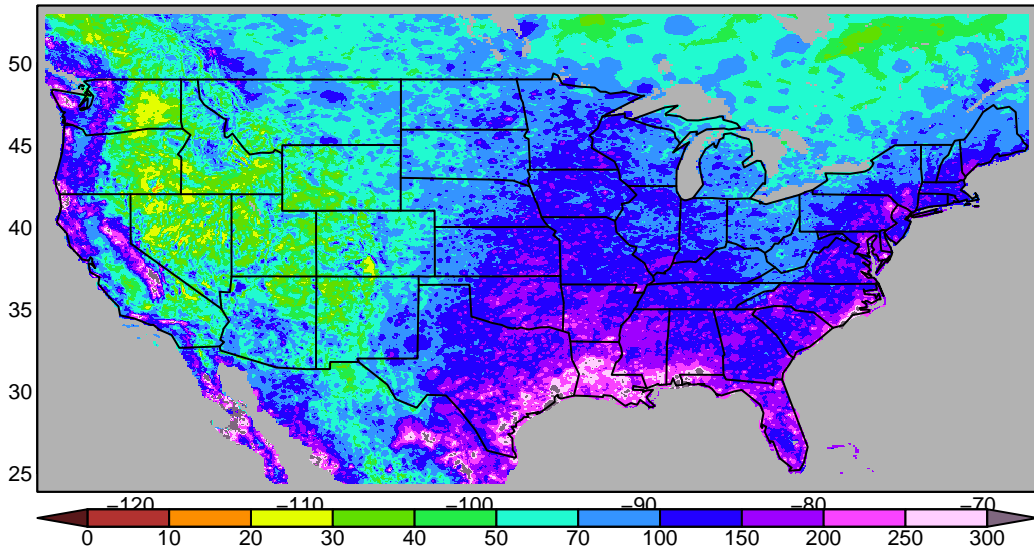

**LOCA err w.r.t. Livneh, % historical 1950–2014**

**Livneh historical 1950–2014**

**LOCA EC–Earth3–Veg r21p1f1 historical 1950–2014**

**LOCA err w.r.t. Livneh, % historical 1950–2014**

**Livneh historical 1950–2014**

**LOCA EC-Earth3-Veg r3i1p1f1 historical 1950–2014**

**LOCA err w.r.t. Livneh, % historical 1950–2014**

**Livneh historical 1950–2014**

**LOCA EC-Earth3-Veg r4i1p1f1 historical 1950–2014**

**LOCA err w.r.t. Livneh, % historical 1950–2014**

**Livneh historical 1950–2014**

**LOCA EC-Earth3-Veg r5i1p1f1 historical 1950–2014**

**LOCA err w.r.t. Livneh, % historical 1950–2014**

**Livneh historical 1950–2014**

**LOCA GFDL-CM4 r1i1p1f1 historical 1950–2014**