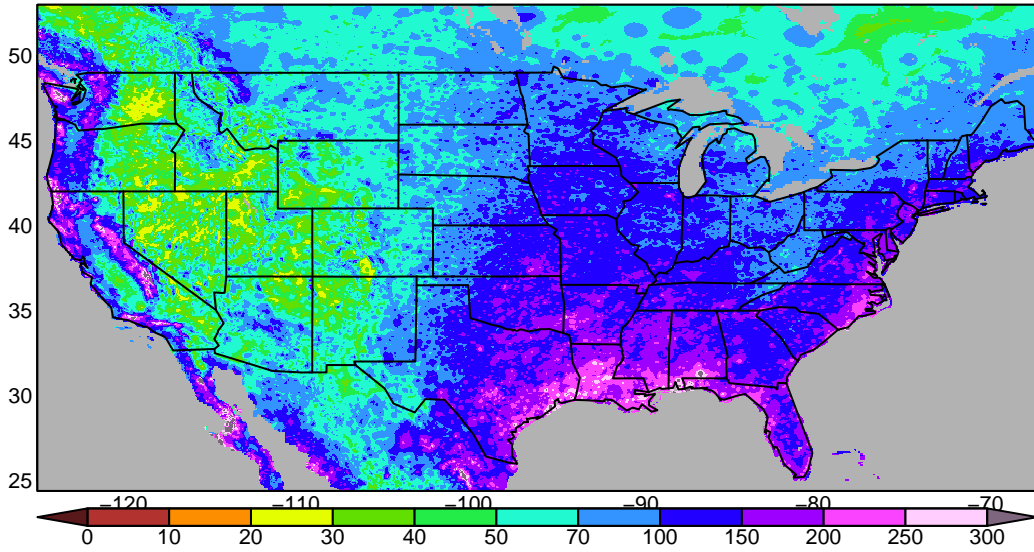

**LOCA CESM2-LENS r9i1p1f1 historical 1950–2014**

**LOCA err w.r.t. Livneh, % historical 1950–2014**

**Livneh historical 1950–2014**

**LOCA CESM2-LENS r10i1p1f1 historical 1950–2014**

**LOCA err w.r.t. Livneh, % historical 1950–2014**

**Livneh historical 1950–2014**

**LOCA CNRM-CM6-1-HR r1i1p1f2 historical 1950–2014**

**LOCA err w.r.t. Livneh, % historical 1950–2014**

**Livneh historical 1950–2014**

**LOCA EC-Earth3-Veg r1i1p1f1 historical 1950–2014**

**LOCA err w.r.t. Livneh, % historical 1950–2014**

**Livneh historical 1950–2014**

**LOCA EC–Earth3–Veg r21p1f1 historical 1950–2014**

**LOCA err w.r.t. Livneh, % historical 1950–2014**

**Livneh historical 1950–2014**