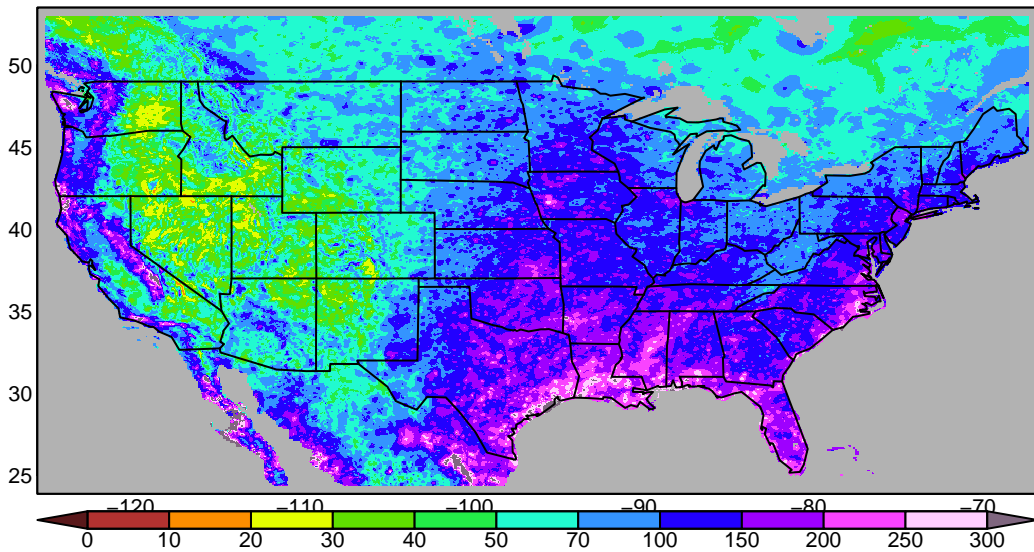

**Livneh historical 1950–2014**

**LOCA CESM2-LENS r1i1p1f1 historical 1950–2014**

**LOCA err w.r.t. Livneh, % historical 1950–2014**

**Livneh historical 1950–2014**

**LOCA CESM2-LENS r2i1p1f1 historical 1950–2014**

**LOCA err w.r.t. Livneh, % historical 1950–2014**

**Livneh historical 1950–2014**

**LOCA CESM2-LENS r3i1p1f1 historical 1950–2014**

**LOCA err w.r.t. Livneh, % historical 1950–2014**

**Livneh historical 1950–2014**

**LOCA CESM2-LENS r4i1p1f1 historical 1950–2014**

**LOCA err w.r.t. Livneh, % historical 1950–2014**

**Livneh historical 1950–2014**

**LOCA CESM2-LENS r5i1p1f1 historical 1950–2014**

**LOCA err w.r.t. Livneh, % historical 1950–2014**