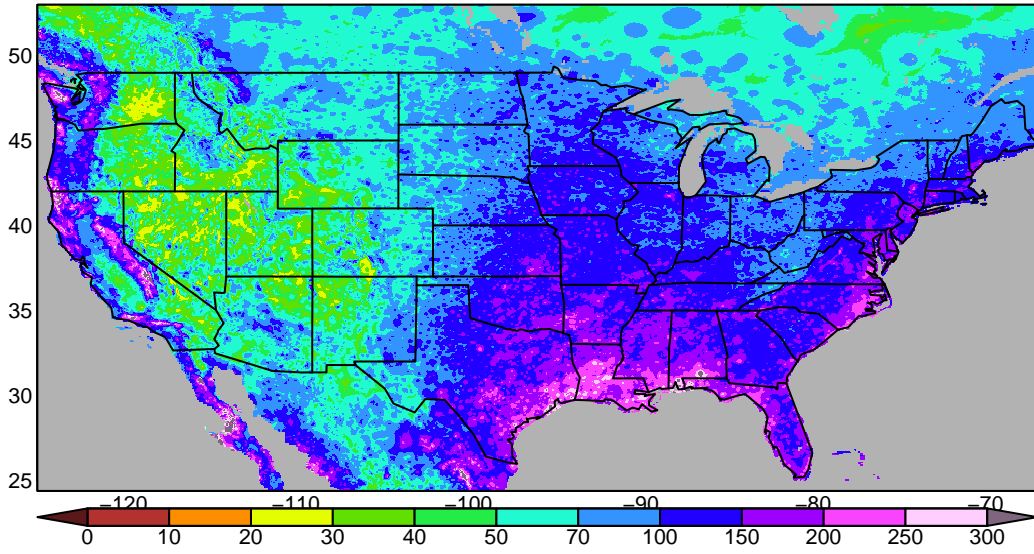

**Livneh historical 1950–2014**

**LOCA CNRM-CM6-1-HR r1i1p1f2 historical 1950–2014**

**LOCA err w.r.t. Livneh, % historical 1950–2014**

**Livneh historical 1950–2014**

**LOCA EC-Earth3-Veg r1i1p1f1 historical 1950–2014**

**LOCA err w.r.t. Livneh, % historical 1950–2014**

**Livneh historical 1950–2014**

**LOCA EC–Earth3–Veg r21p1f1 historical 1950–2014**

**LOCA err w.r.t. Livneh, % historical 1950–2014**

**Livneh historical 1950–2014**

**LOCA EC-Earth3-Veg r3i1p1f1 historical 1950–2014**

**LOCA err w.r.t. Livneh, % historical 1950–2014**

**Livneh historical 1950–2014**

**LOCA EC-Earth3-Veg r4i1p1f1 historical 1950–2014**

**LOCA err w.r.t. Livneh, % historical 1950–2014**