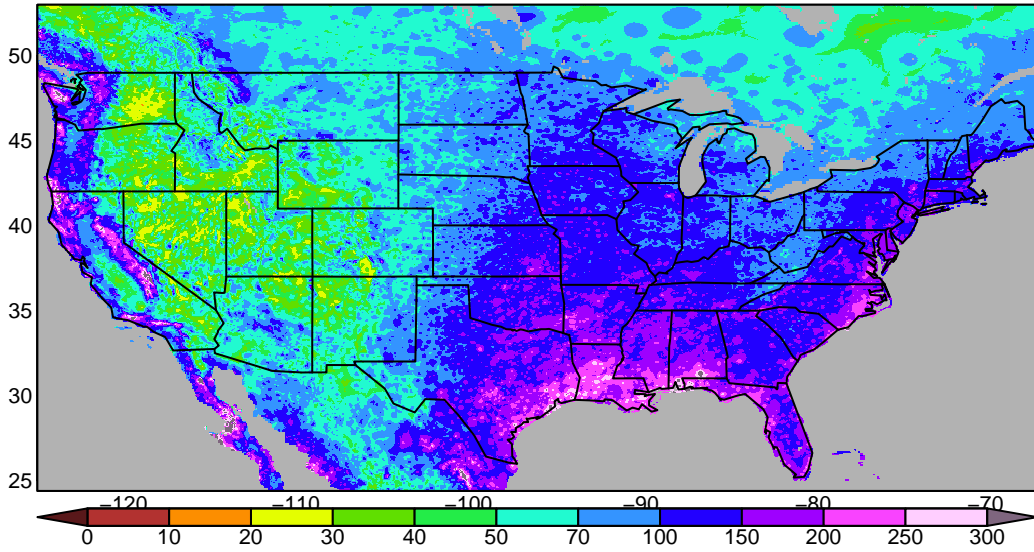

**Livneh historical 1950–2014**

**LOCA CNRM-CM6-1-HR r1i1p1f2 historical 1950–2014**

**LOCA err w.r.t. Livneh, % historical 1950–2014**

**Livneh historical 1950–2014**

**LOCA EC-Earth3-Veg r1i1p1f1 historical 1950–2014**

**LOCA err w.r.t. Livneh, % historical 1950–2014**

**Livneh historical 1950–2014**

**LOCA EC–Earth3–Veg r21p1f1 historical 1950–2014**

**LOCA err w.r.t. Livneh, % historical 1950–2014**

**Livneh historical 1950–2014**

**LOCA EC-Earth3-Veg r3i1p1f1 historical 1950–2014**

**LOCA err w.r.t. Livneh, % historical 1950–2014**

**Livneh historical 1950–2014**

**LOCA EC-Earth3-Veg r4i1p1f1 historical 1950–2014**

**LOCA err w.r.t. Livneh, % historical 1950–2014**